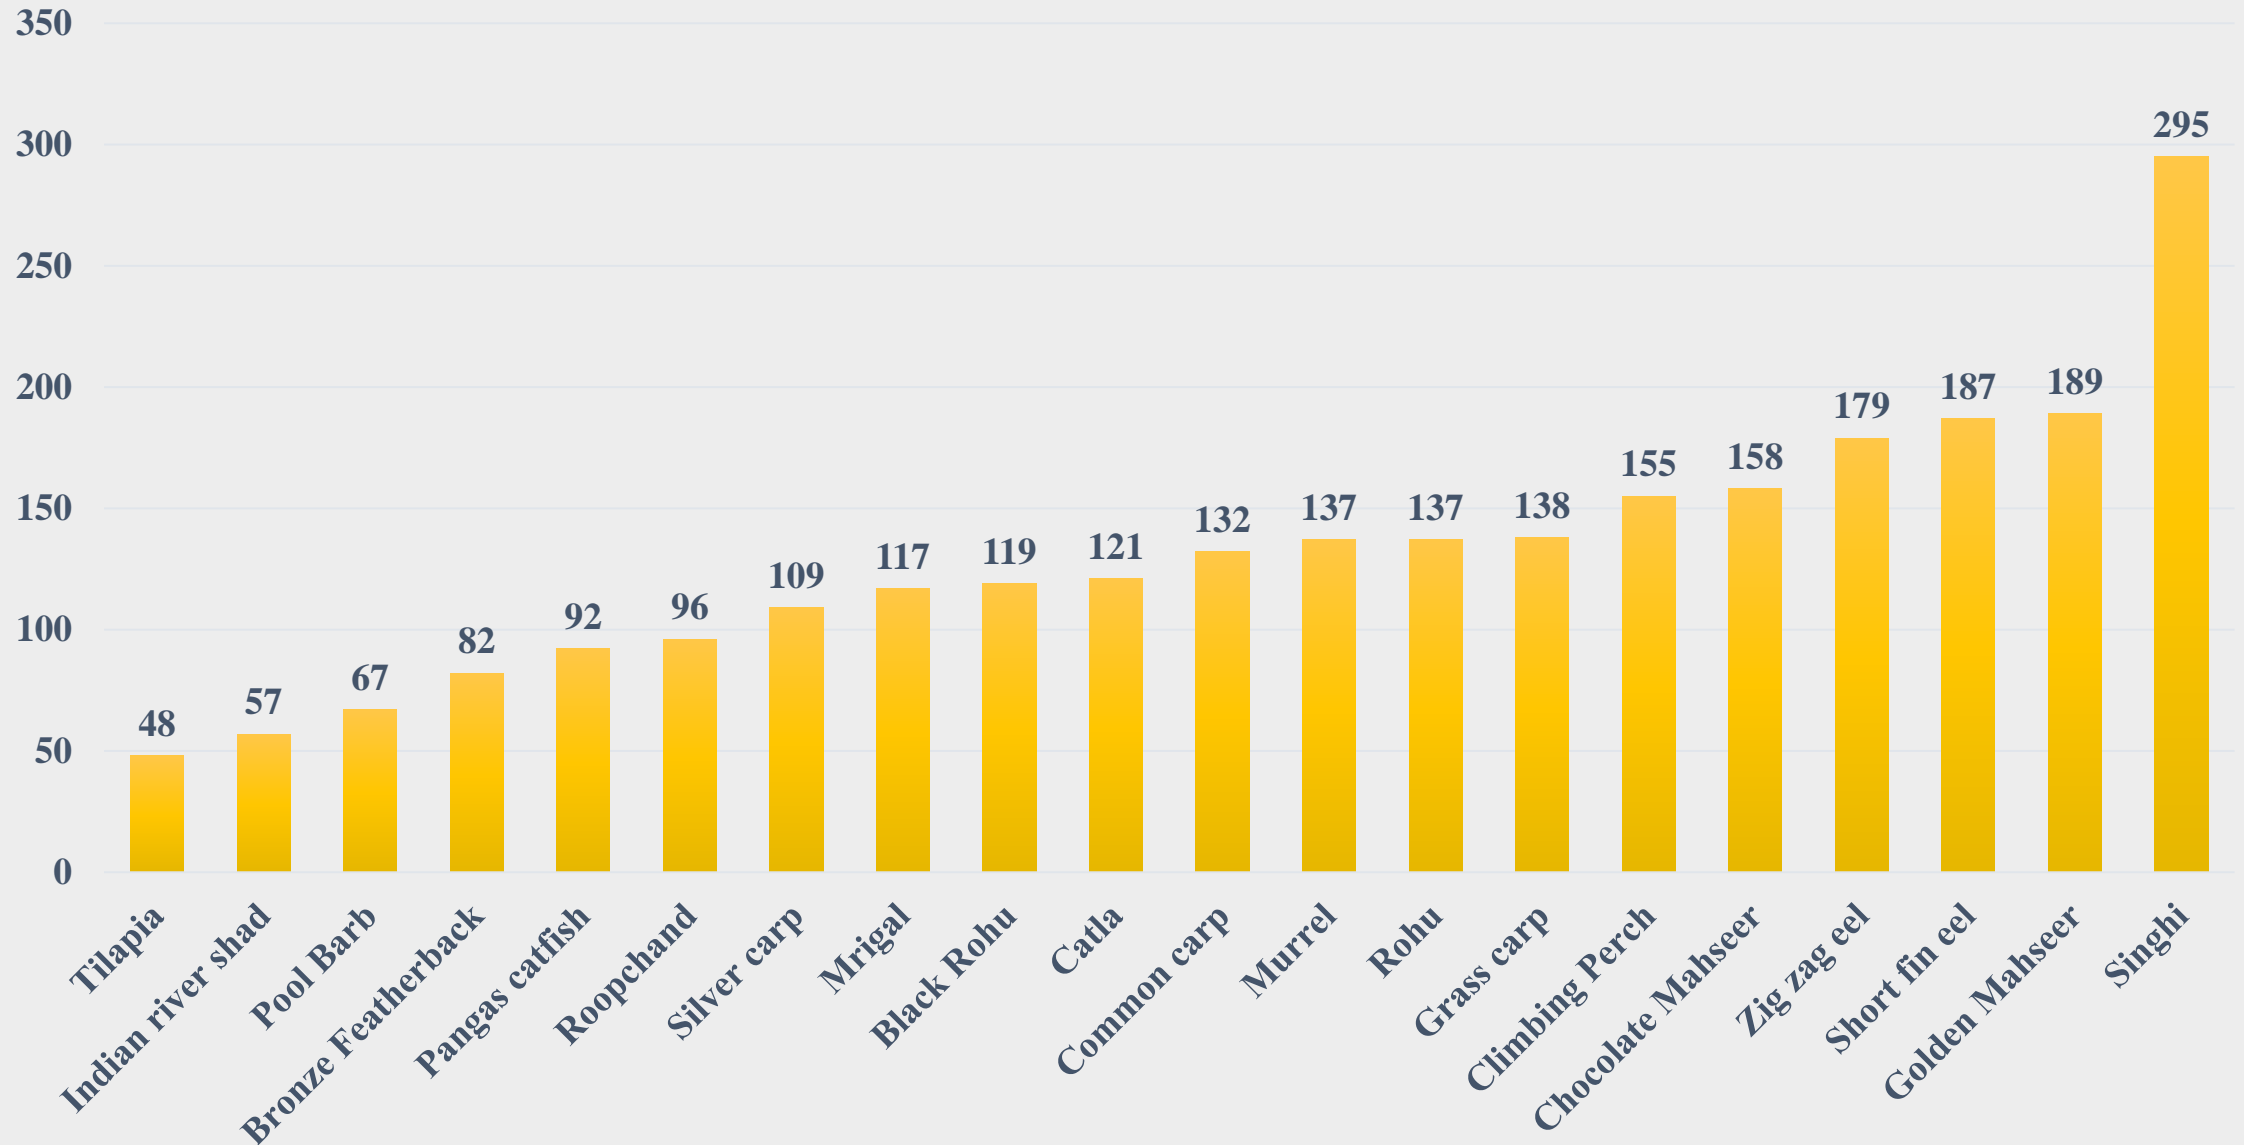

Average Wholesale Price (Rs. Per Kg) of Various Fish Species in Haryana

For the Period 16.06.2025 to 22.06.2025

For further details visit: <https://fmpisnfdb.in>