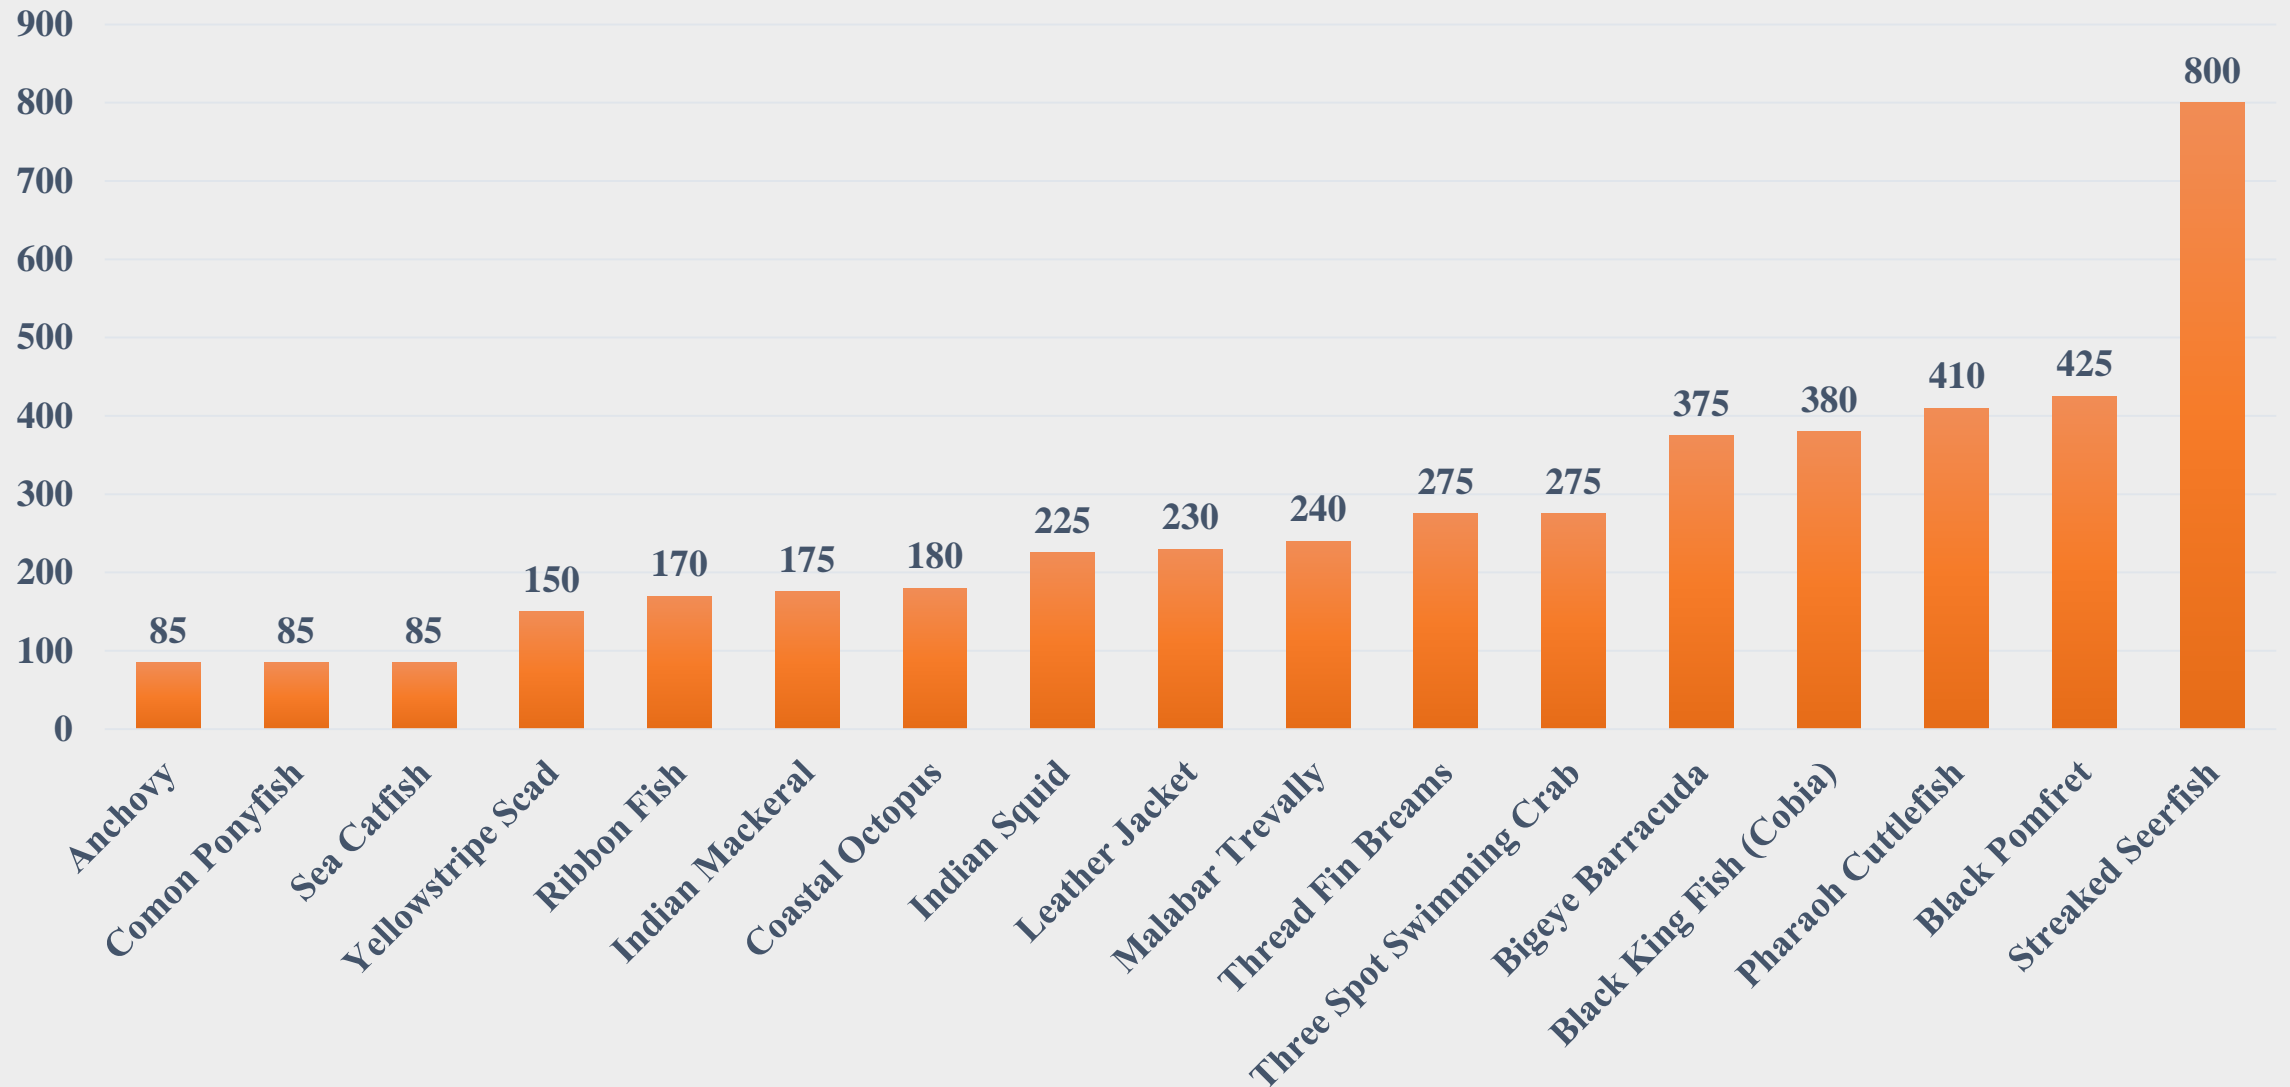

Average Price (Rs. per Kg) of Marine Species at Fishing Harbours in Puducherry

For the Period 16.06.2025 to 22.06.2025

Data Source: NETFISH, MPEDA