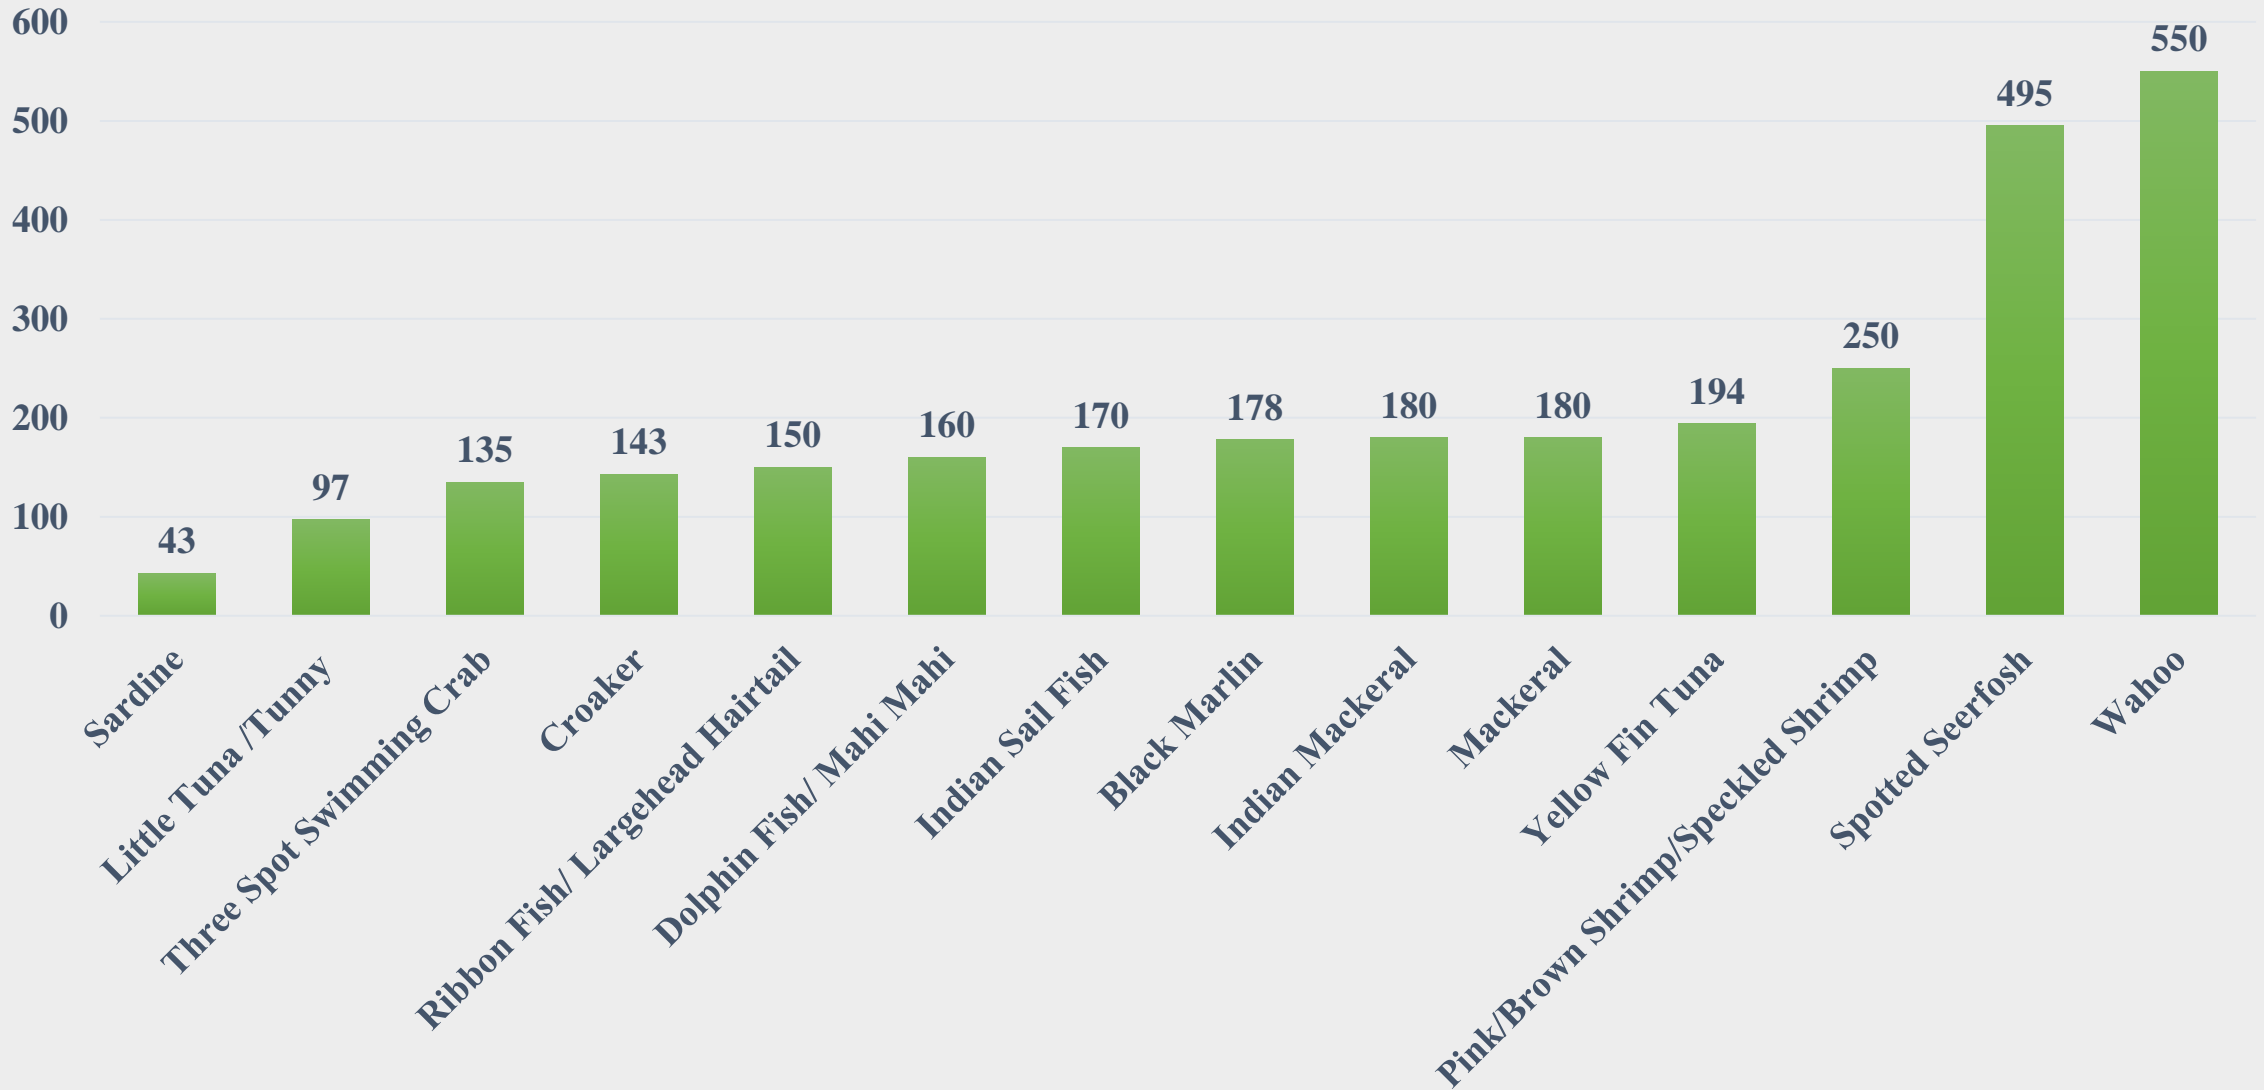

Average Price (Rs. Per Kg) of Marine Species at Fish Landing Centres in Andhra Pradesh

For the Period 16.06.2025 to 22.06.2025

Data Source: NETFISH, MPEDA