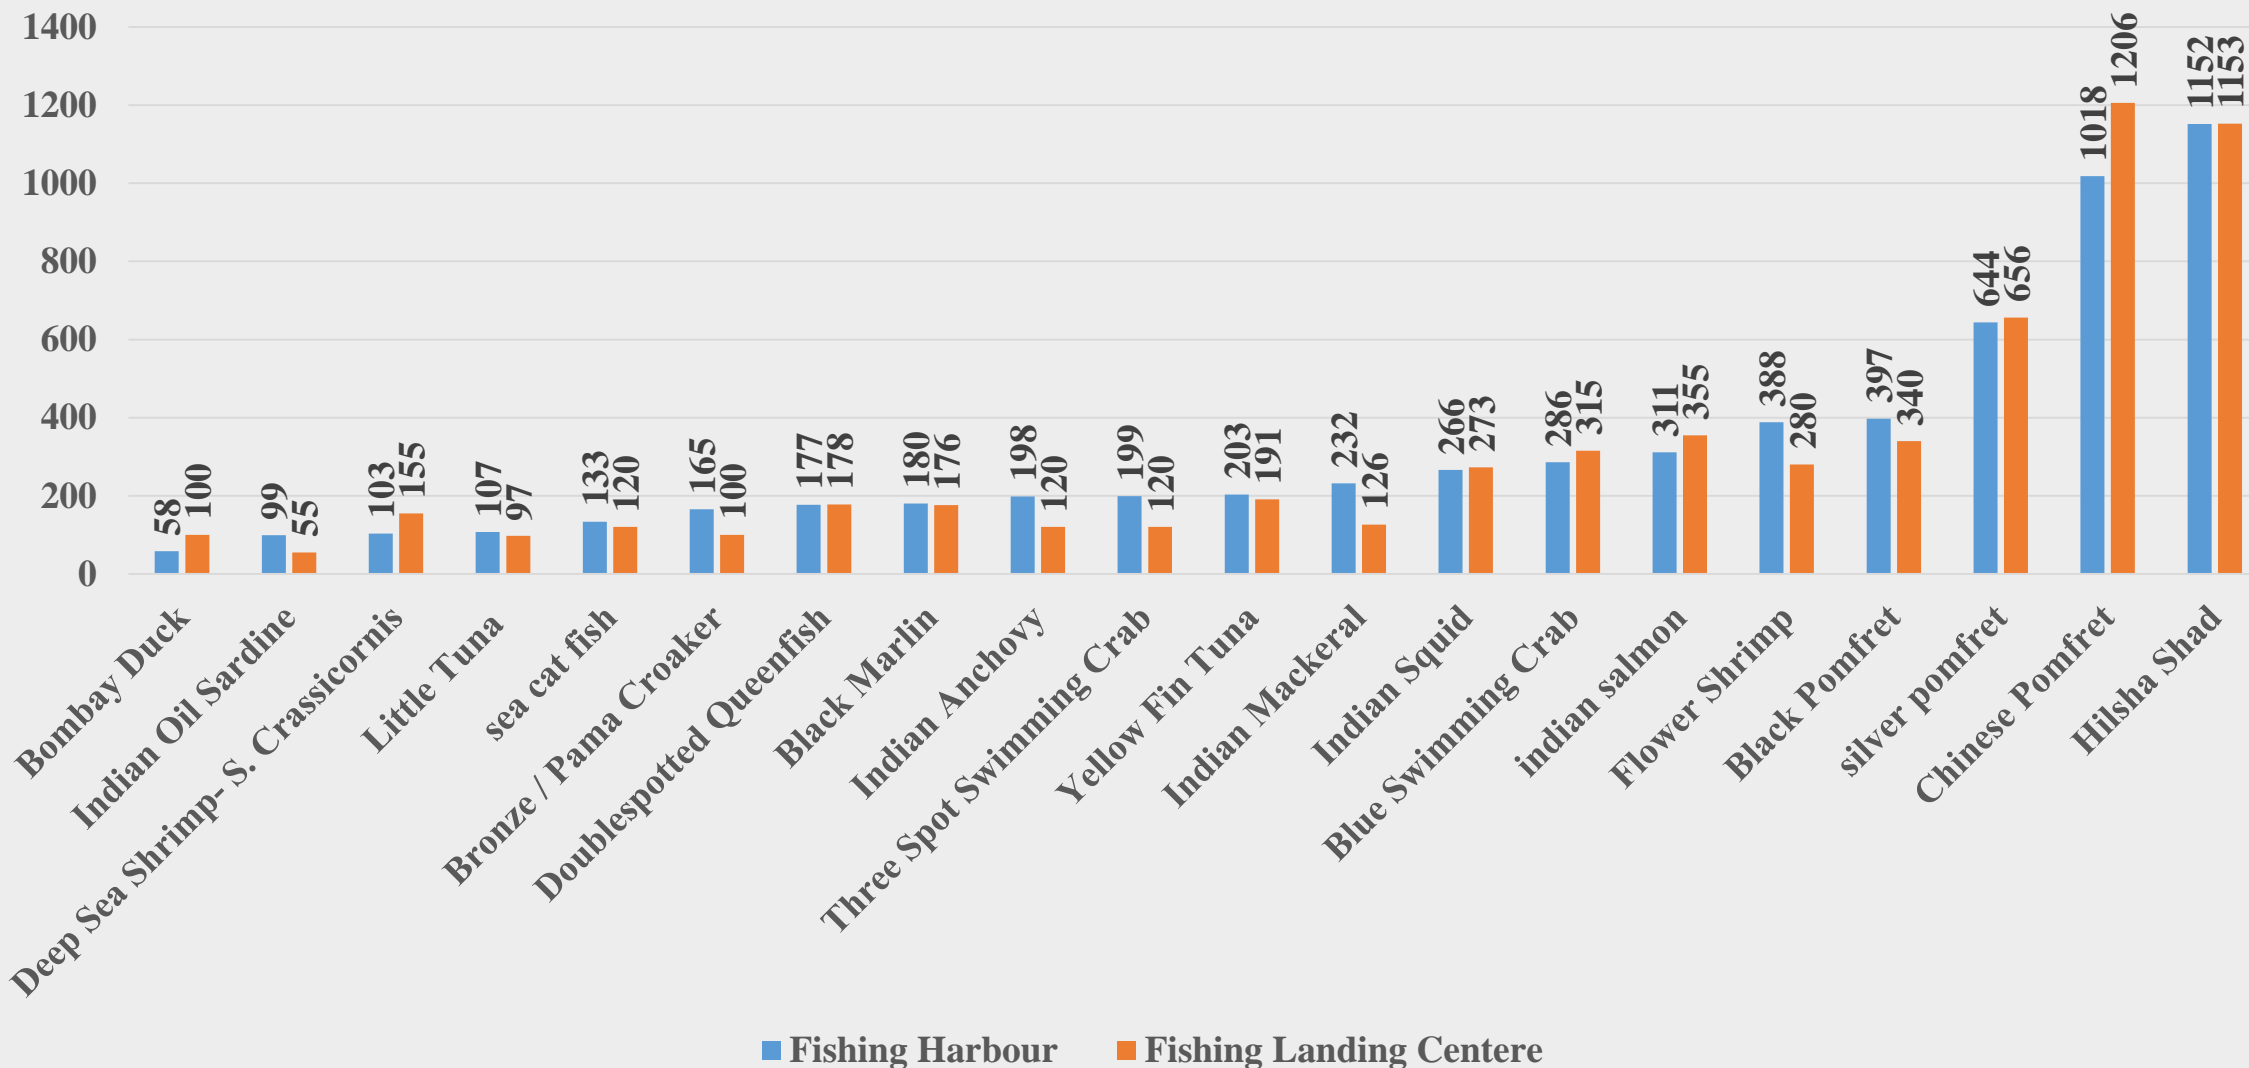

Price (Rs. per kg) Comparison of Marine Fish Species between Fish Landing Centres and Fishing Harbours across India

For the Period 16.06.2025 to 22.06.2025

Data Source: NETFISH, MPEDA