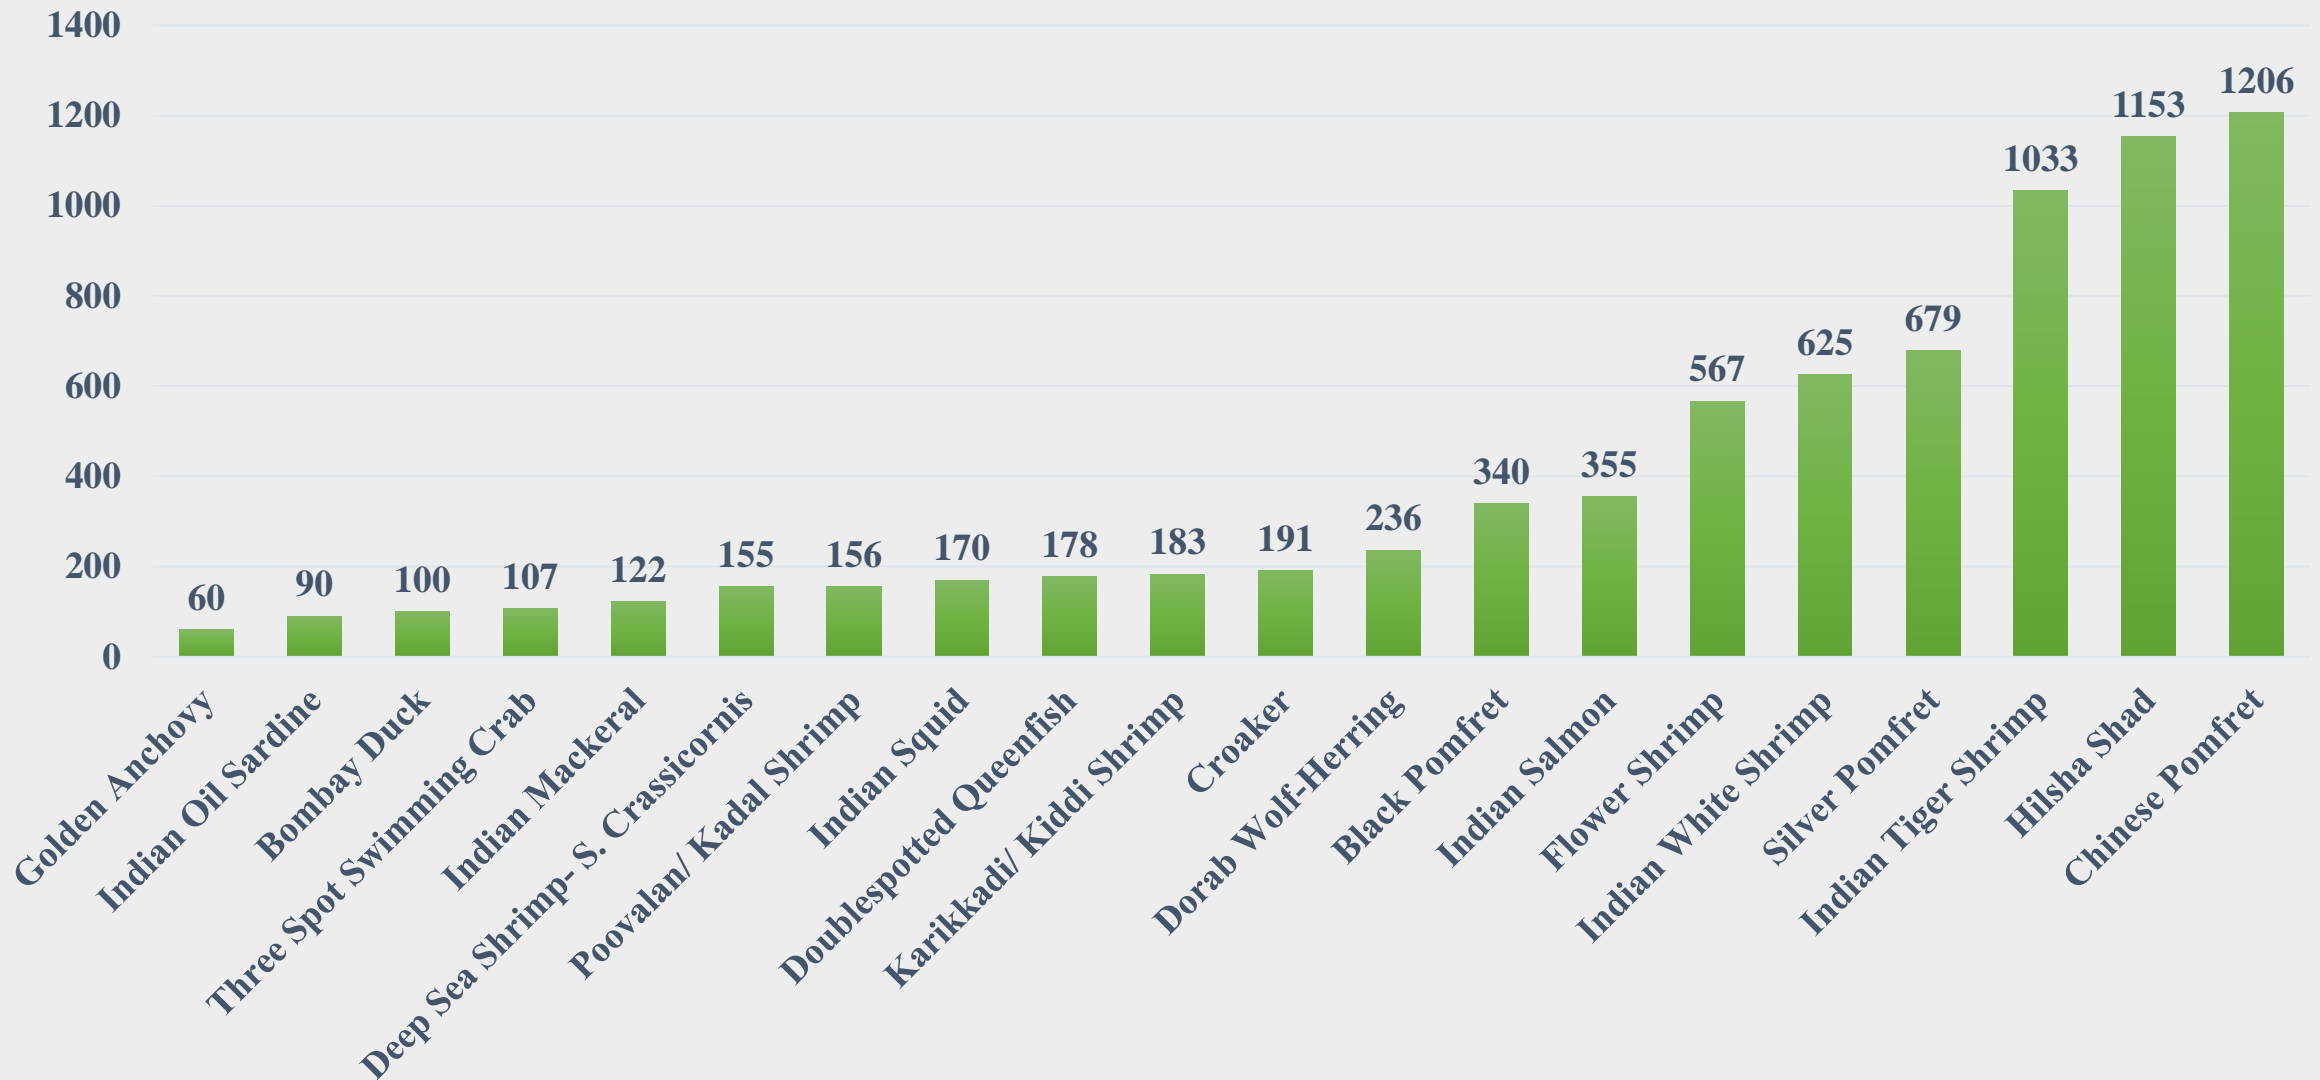

Average Price (Rs. Per Kg) of Marine Species at Fish Landing Centres in West Bengal

For the Period 16.06.2025 to 22.06.2025

Data Source: NETFISH, MPEDA