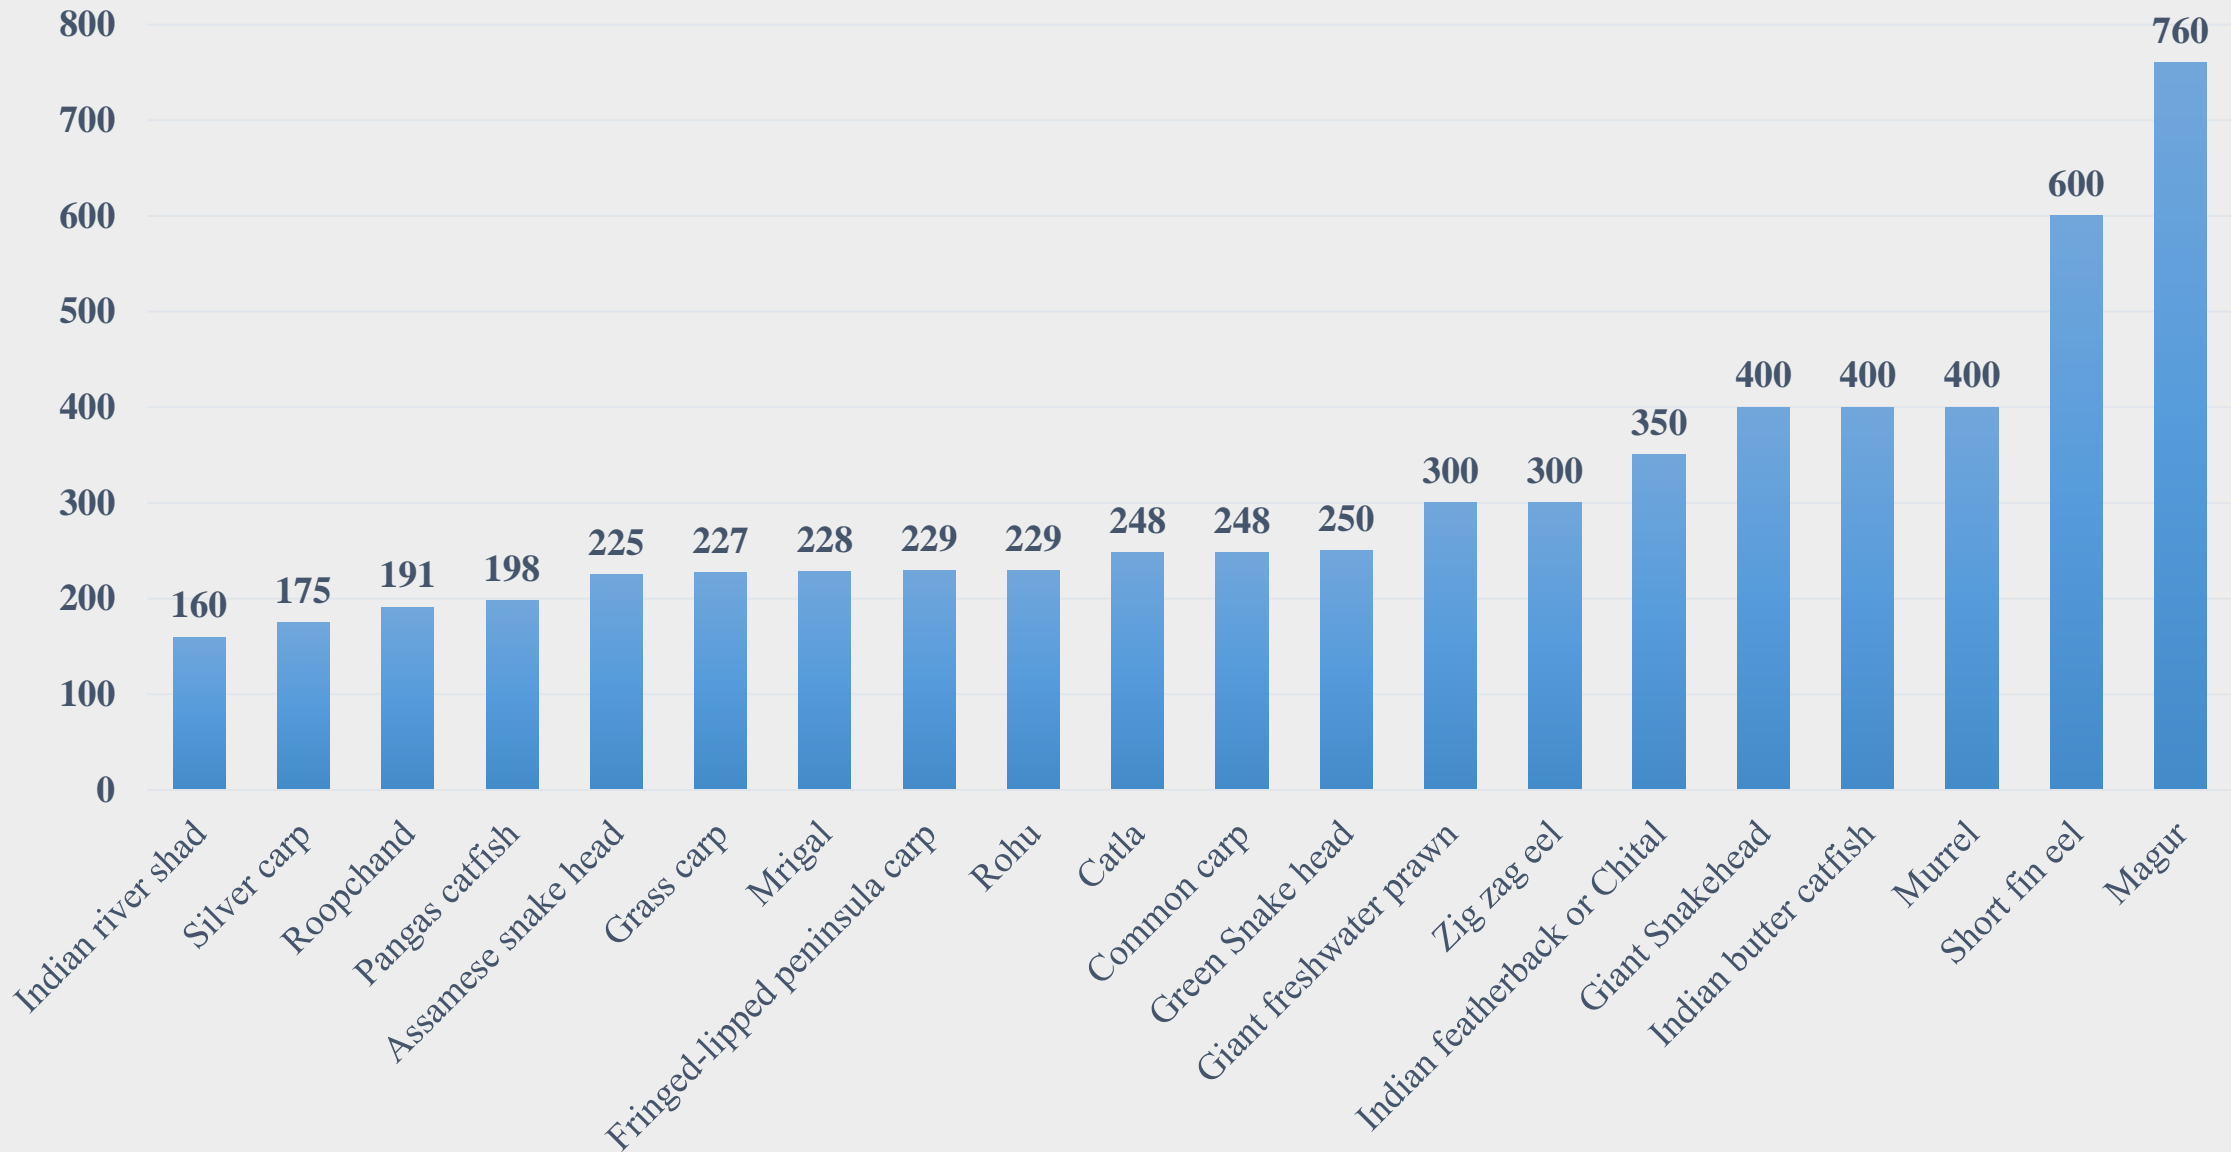

Average Retail Price (Rs. Per Kg) of Various Fish Species in Assam

For the Period 16.06.2025 to 22.06.2025

For further details visit: <https://fmpisnfdb.in>