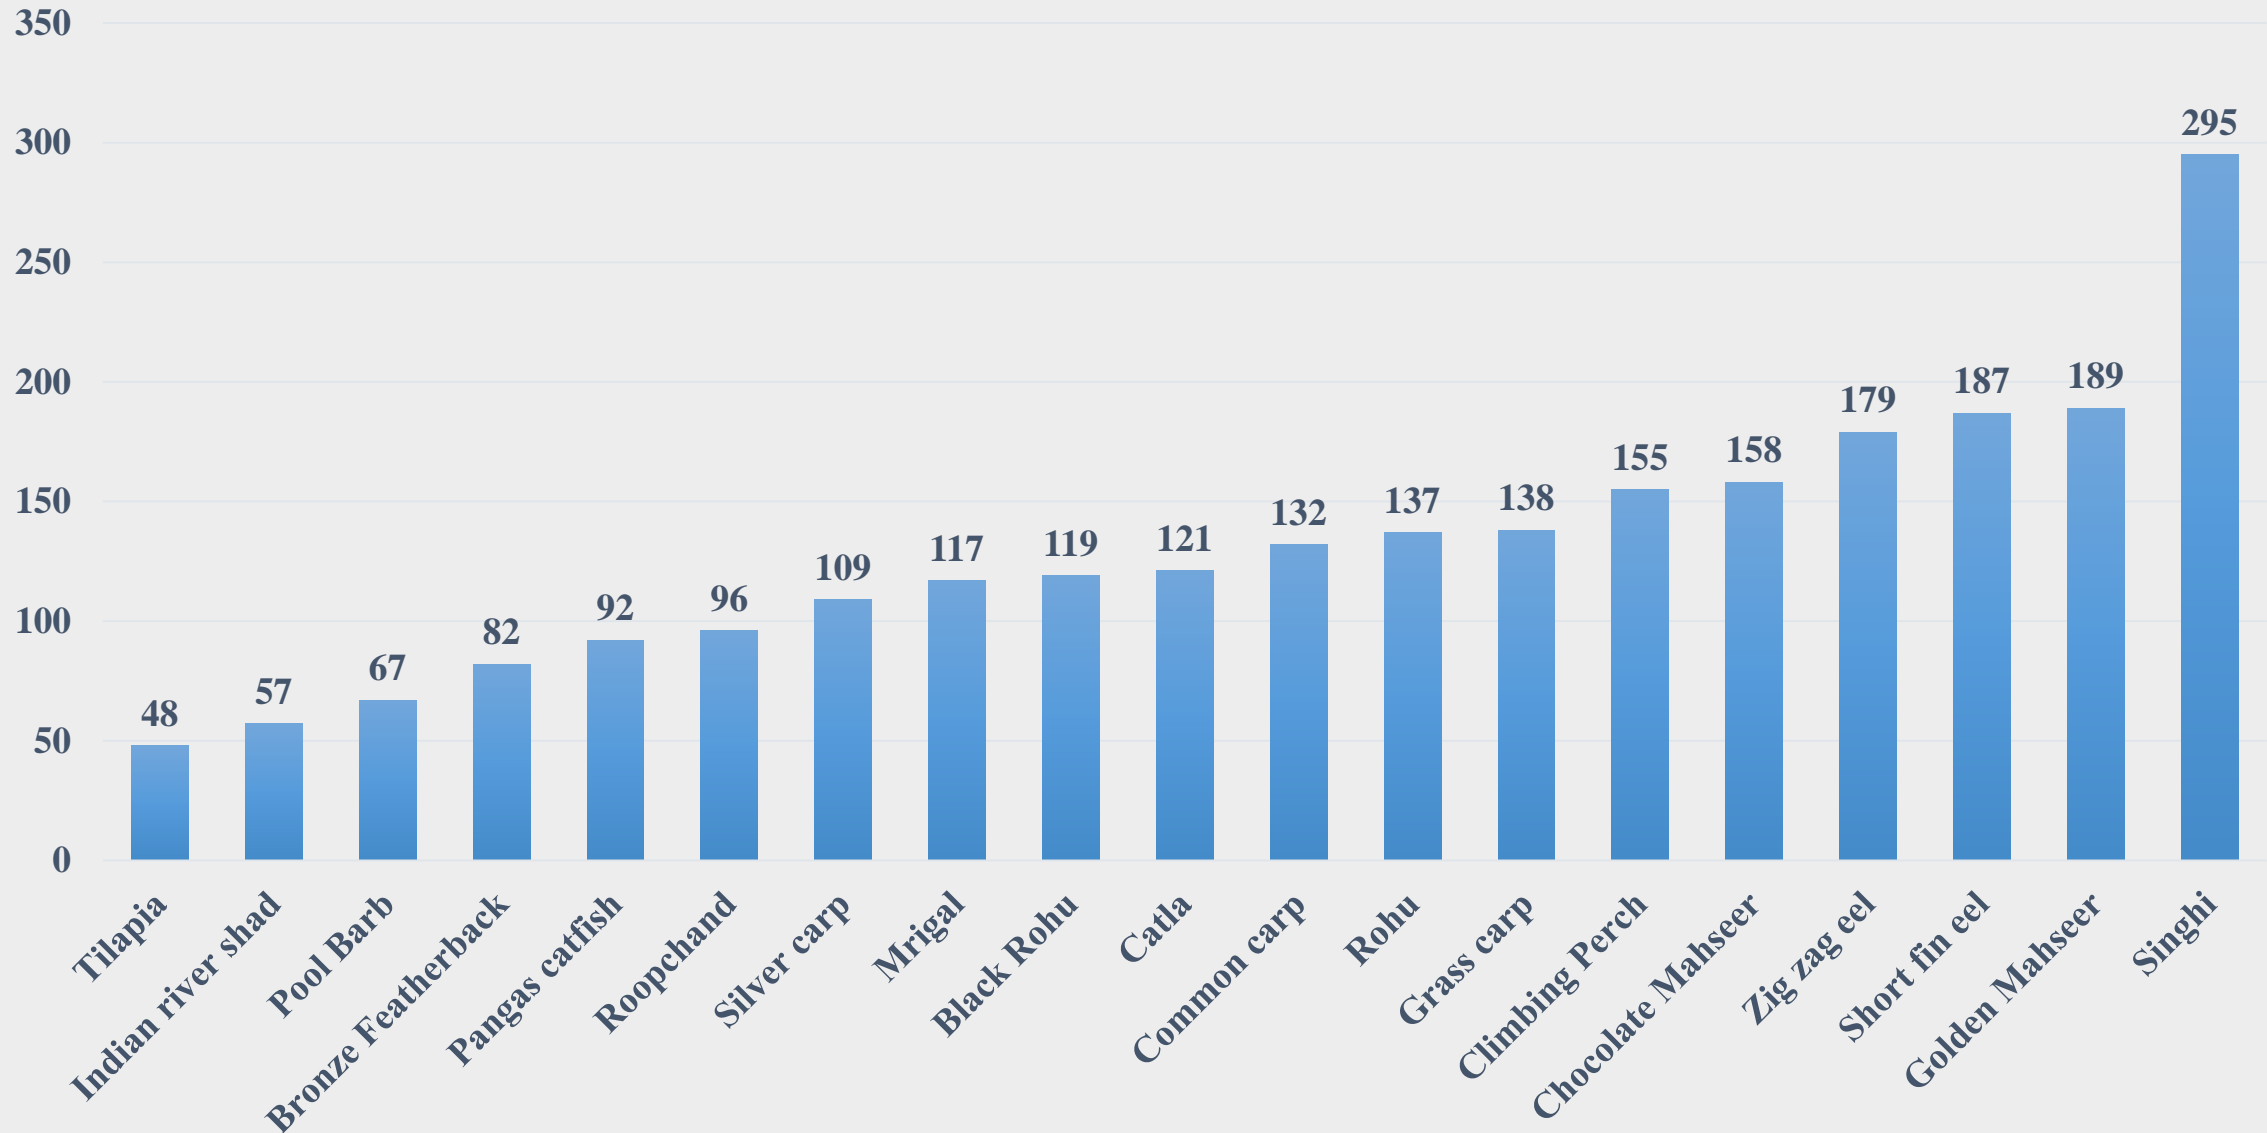

Average Retail Price (Rs. Per Kg) of Various Fish Species in Haryana

For the Period 16.06.2025 to 22.06.2025

For further details visit: <https://fmpisnfdb.in>