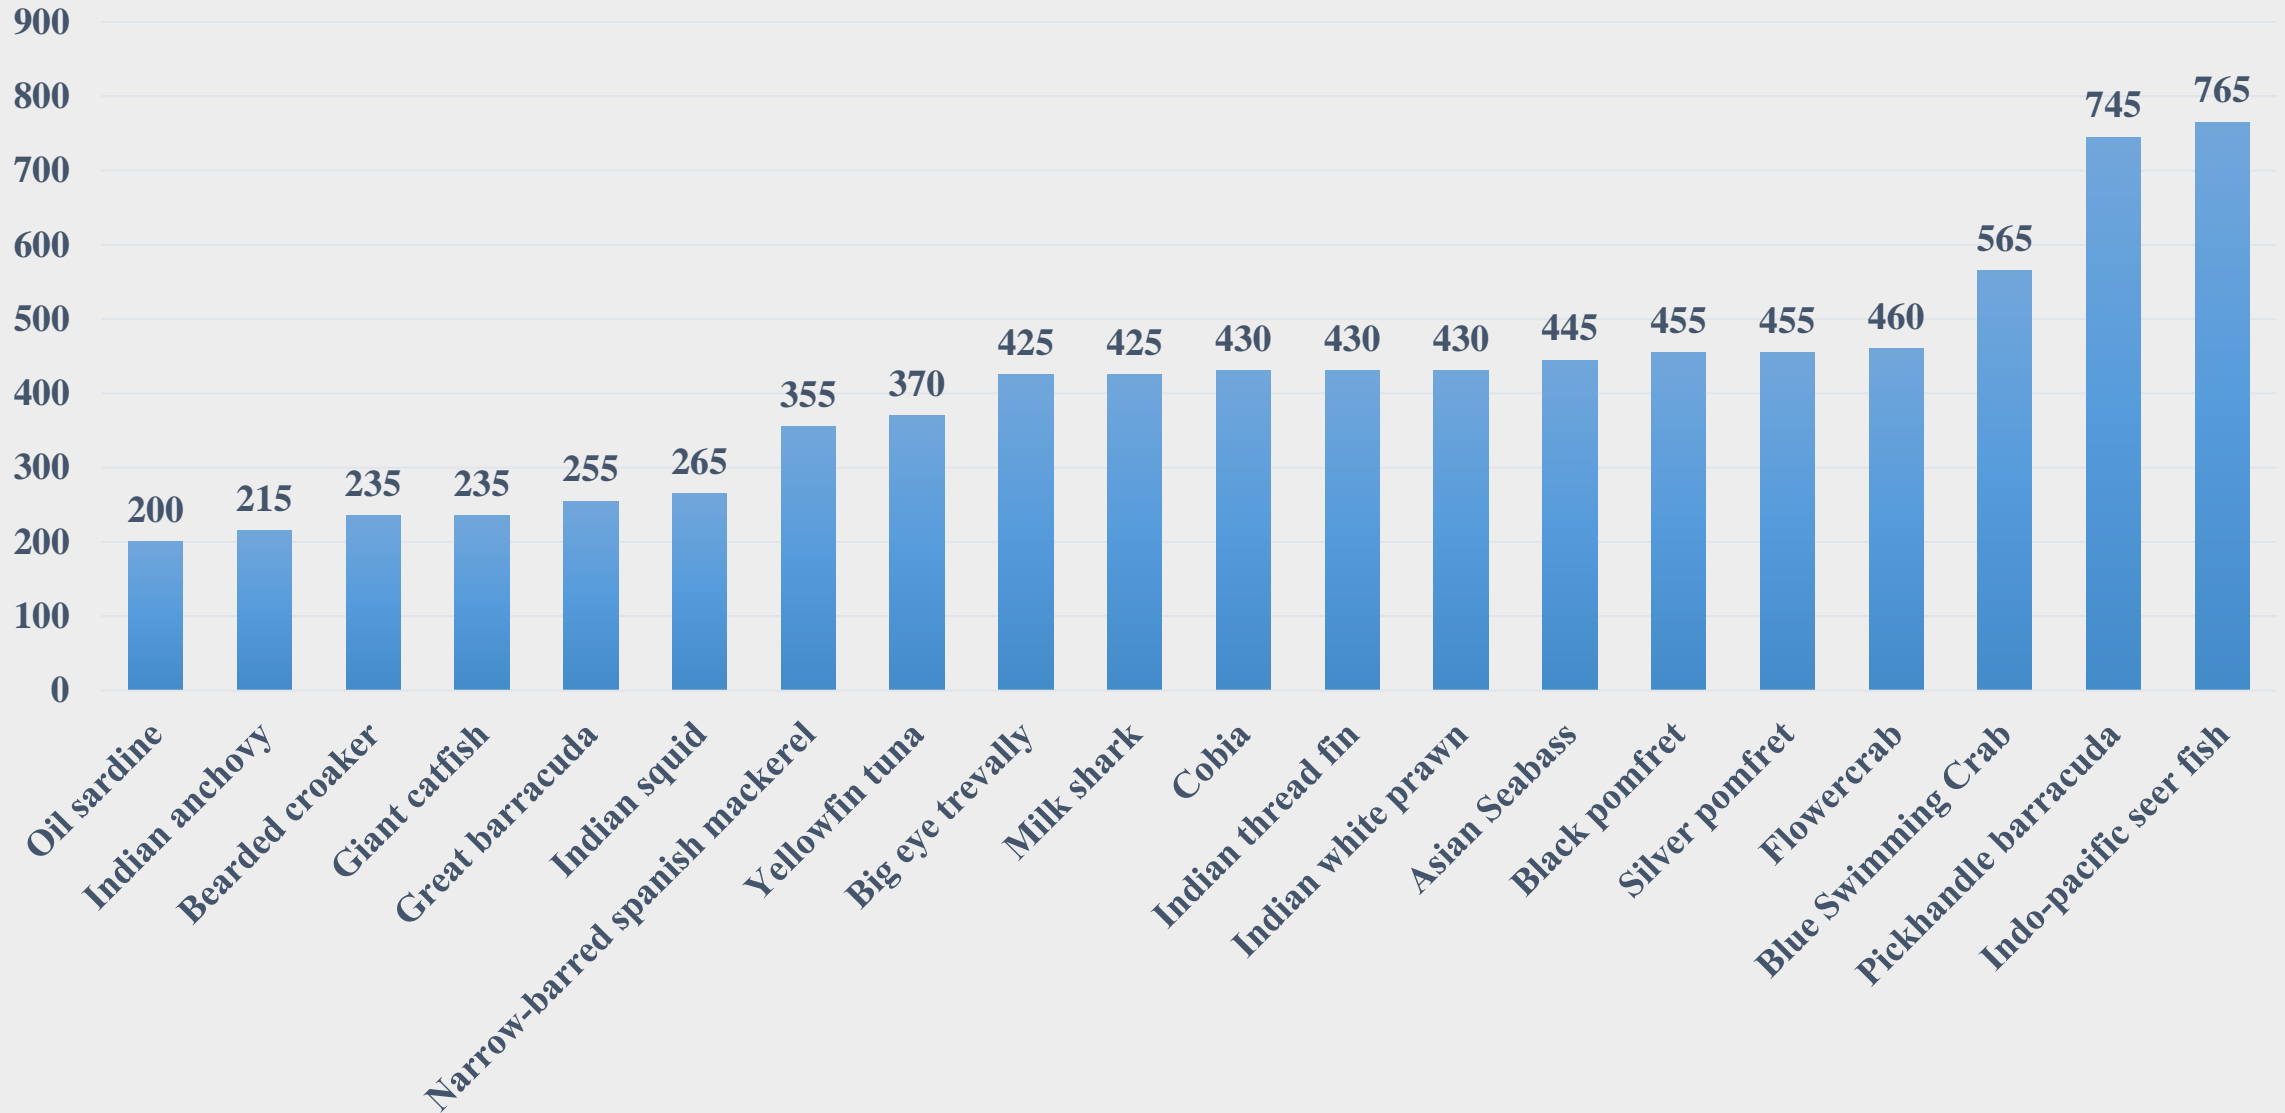

Average Retail Price (Rs. Per Kg) of Various Fish Species in Tamil Nadu

For the Period 16.06.2025 to 22.06.2025

For further details visit: <https://fmpisnfdb.in>