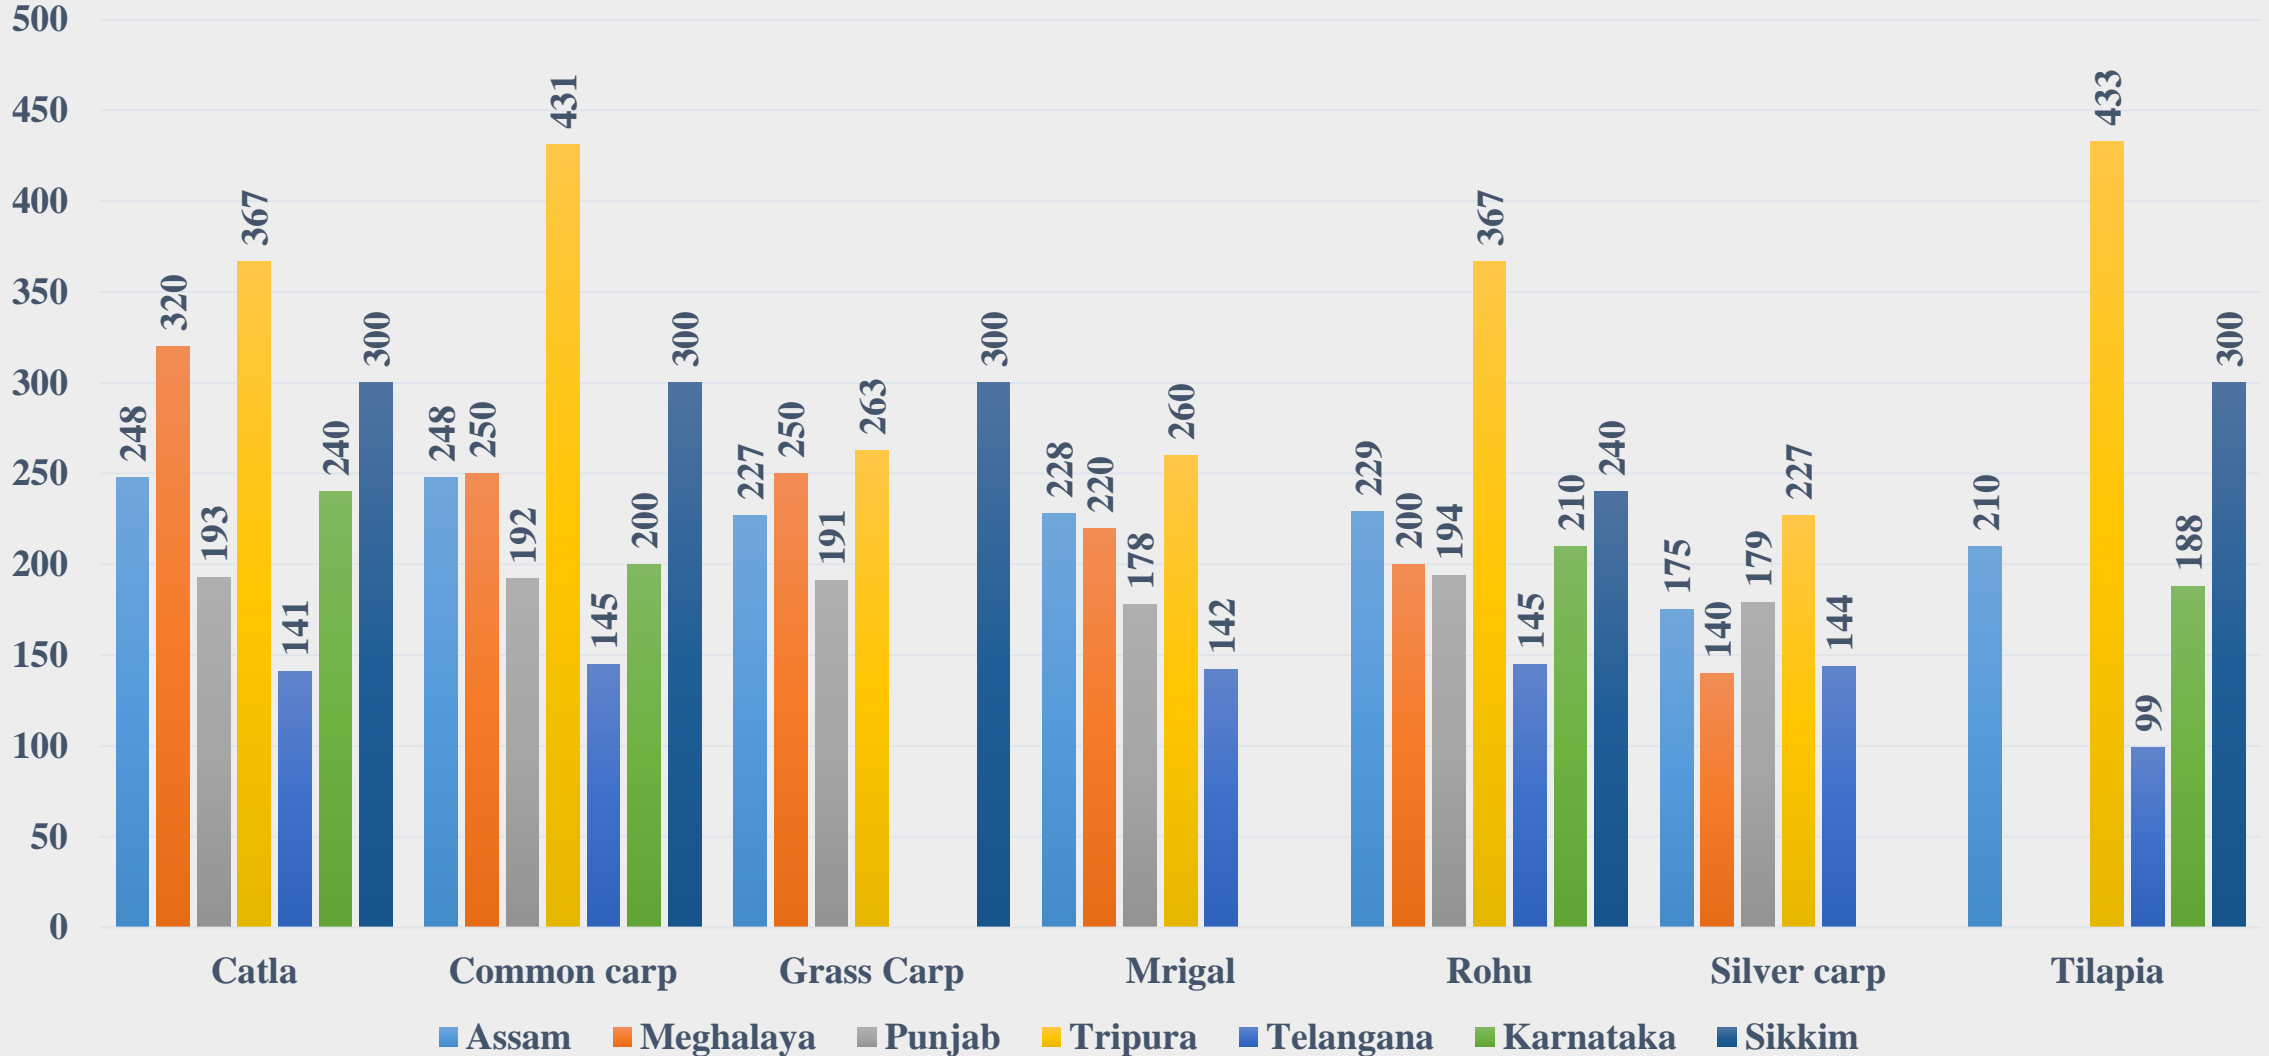

Average Retail Price (Rs. Per Kg) of various Fresh Water Species across States/UTs

For the Period 16.06.2025 to 22.06.2025

For further details visit: <https://fmpisnfdi.in>