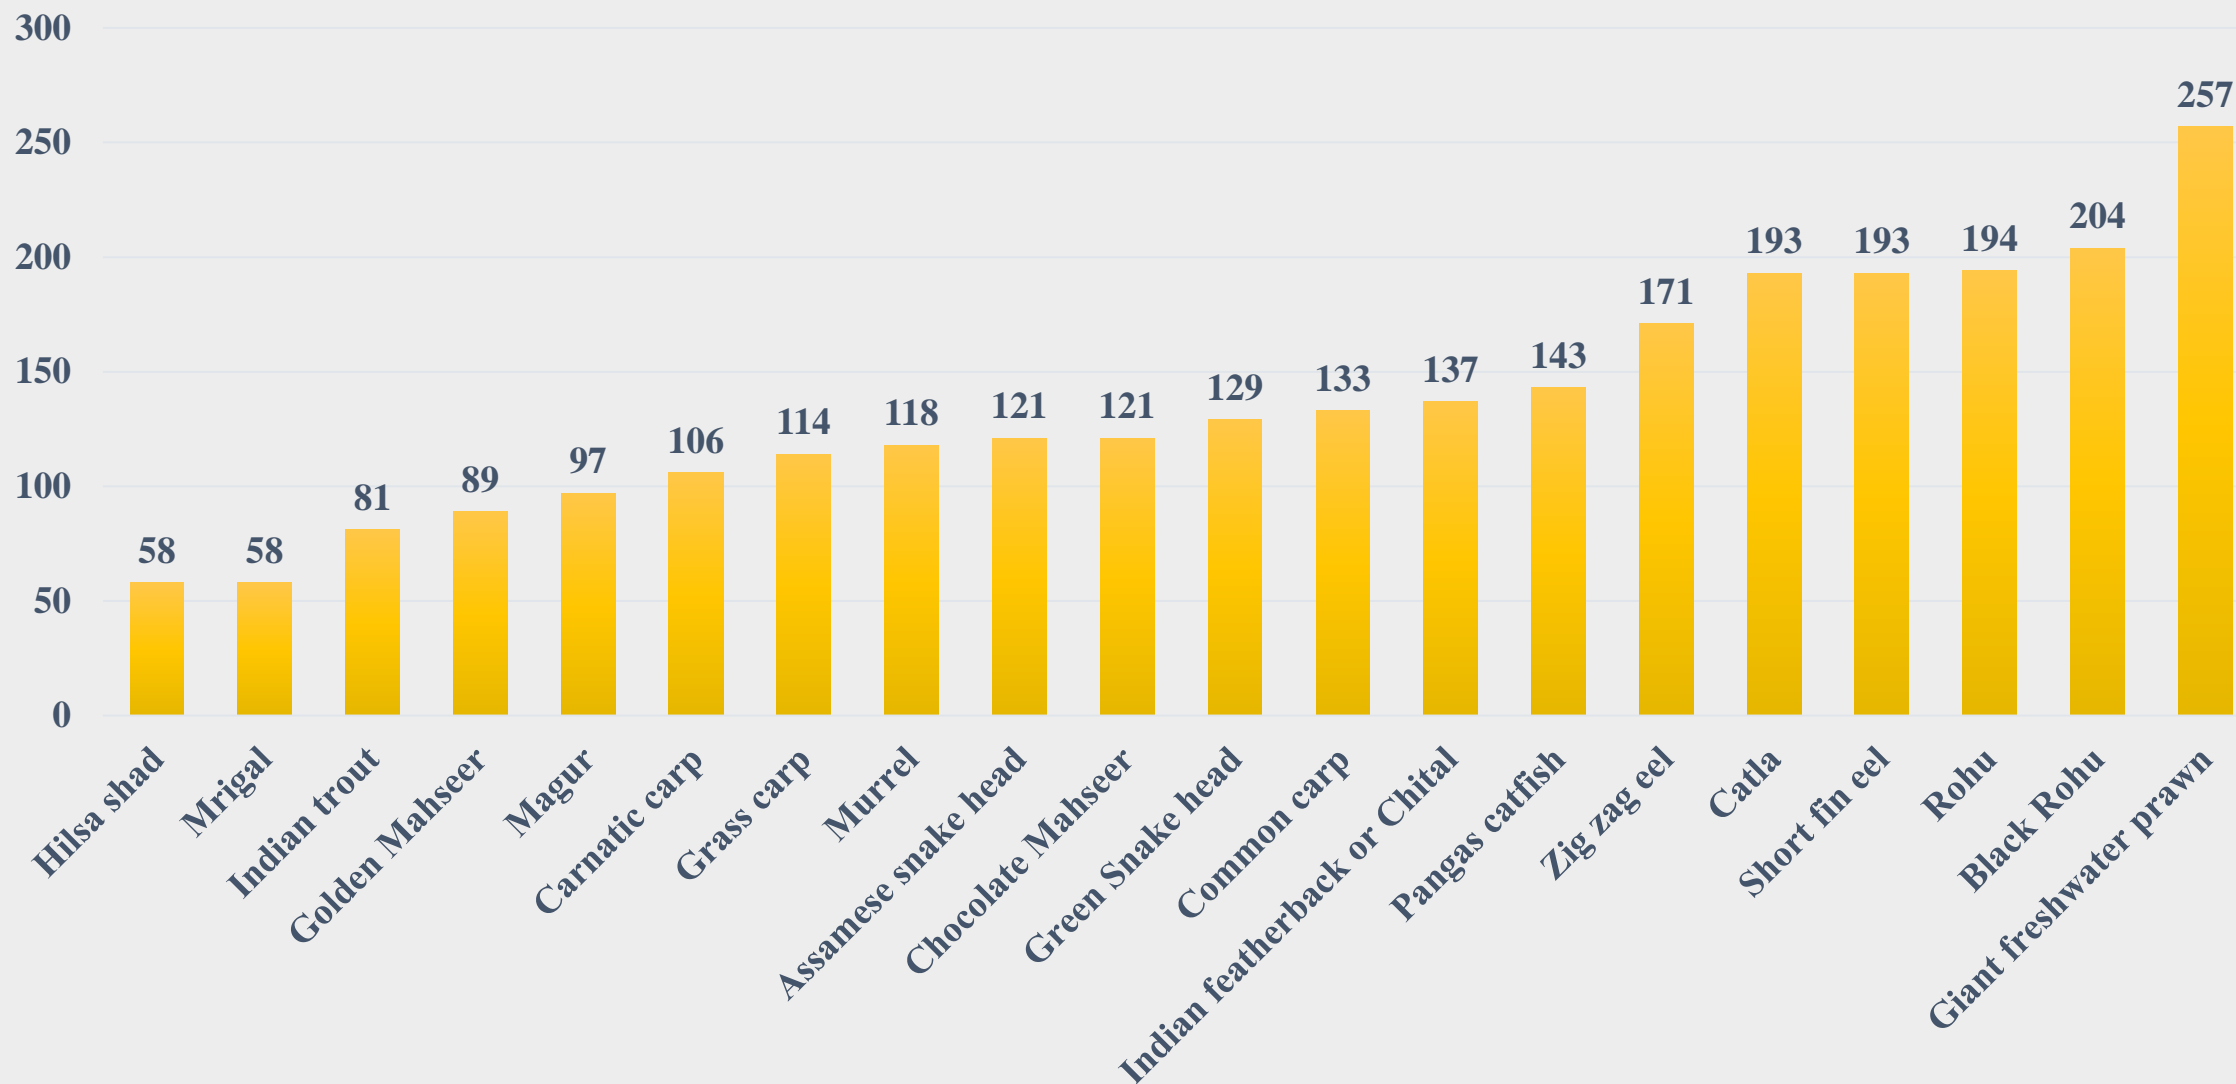

Average Wholesale Price (Rs. Per Kg) of Various Fish Species in Bihar

For the Period 16.06.2025 to 22.06.2025

For further details visit: <https://fmpisnfdb.in>