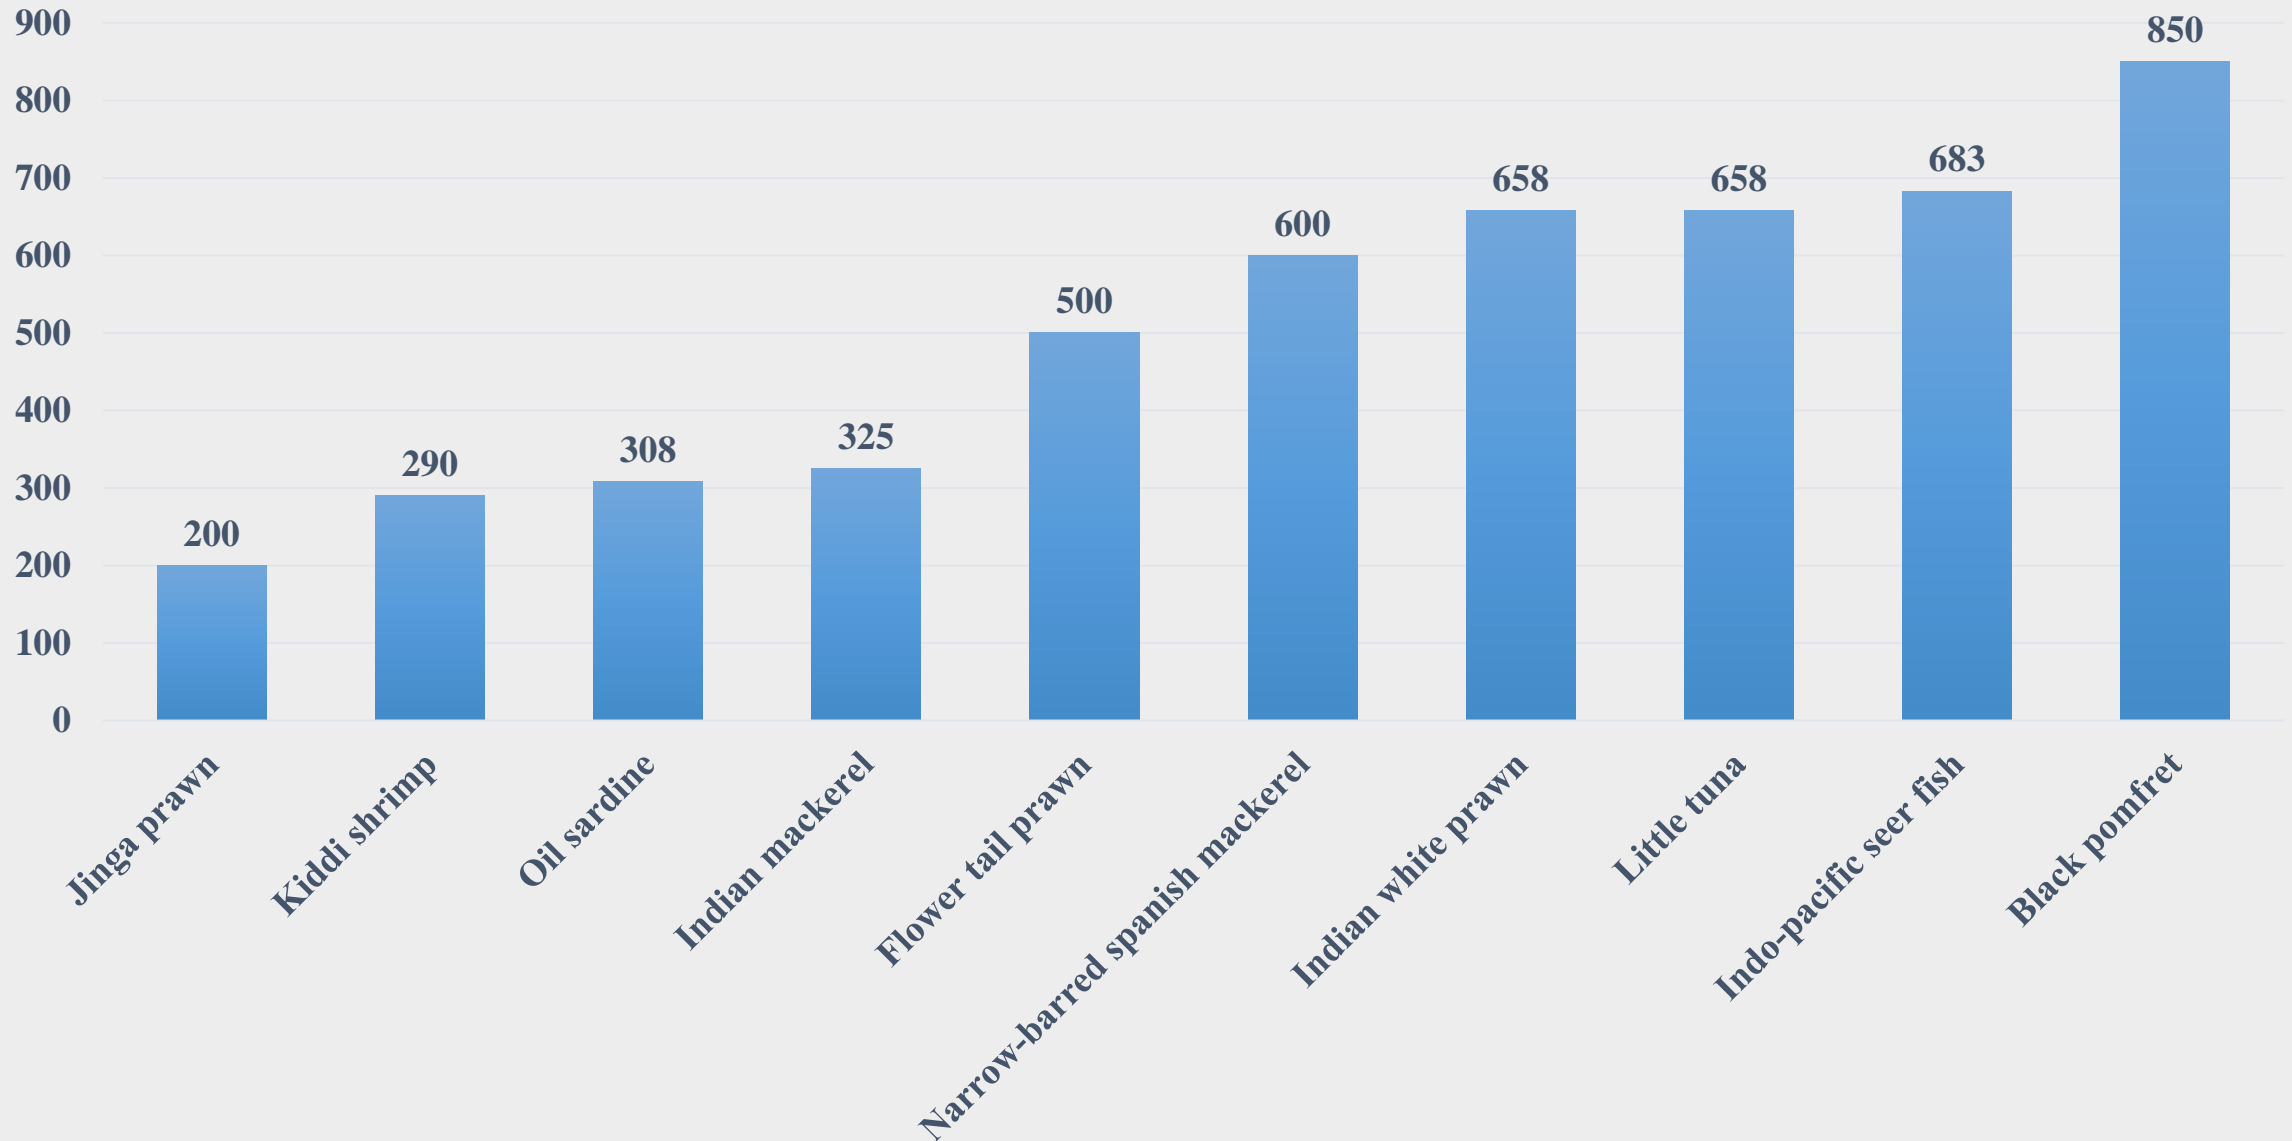

Average Retail Price (Rs. Per Kg) of Various Fish Species Kerala

For the Period 16.06.2025 to 22.06.2025

For further details visit: <https://fmpisnfdb.in>