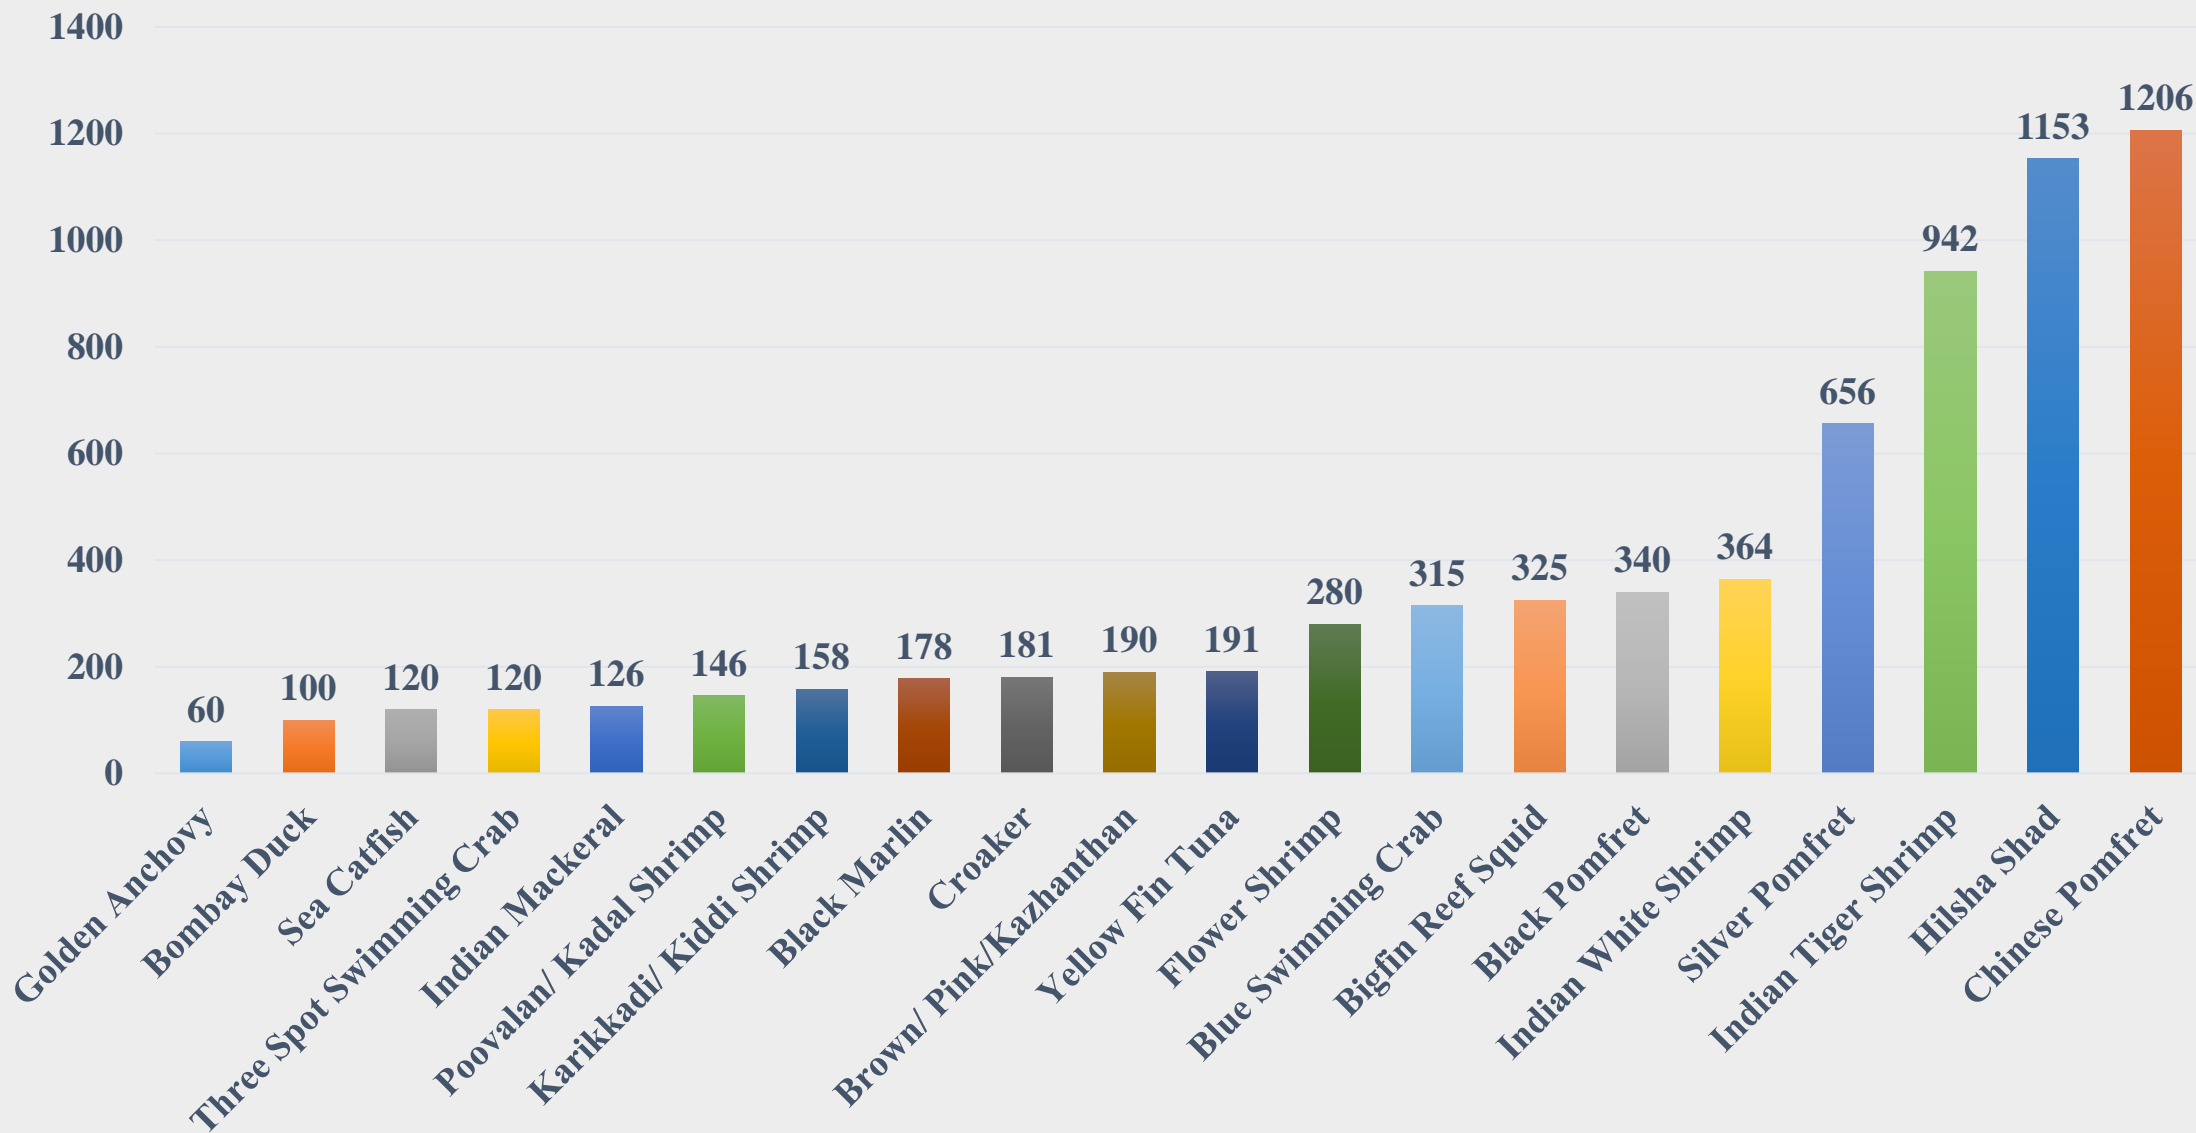

Average Price (Rs. per Kg.) of Marine Species across Fish Landing Centres of India

For the Period 16.06.2025 to 22.06.2025

Data Source: NETFISH, MPEDA