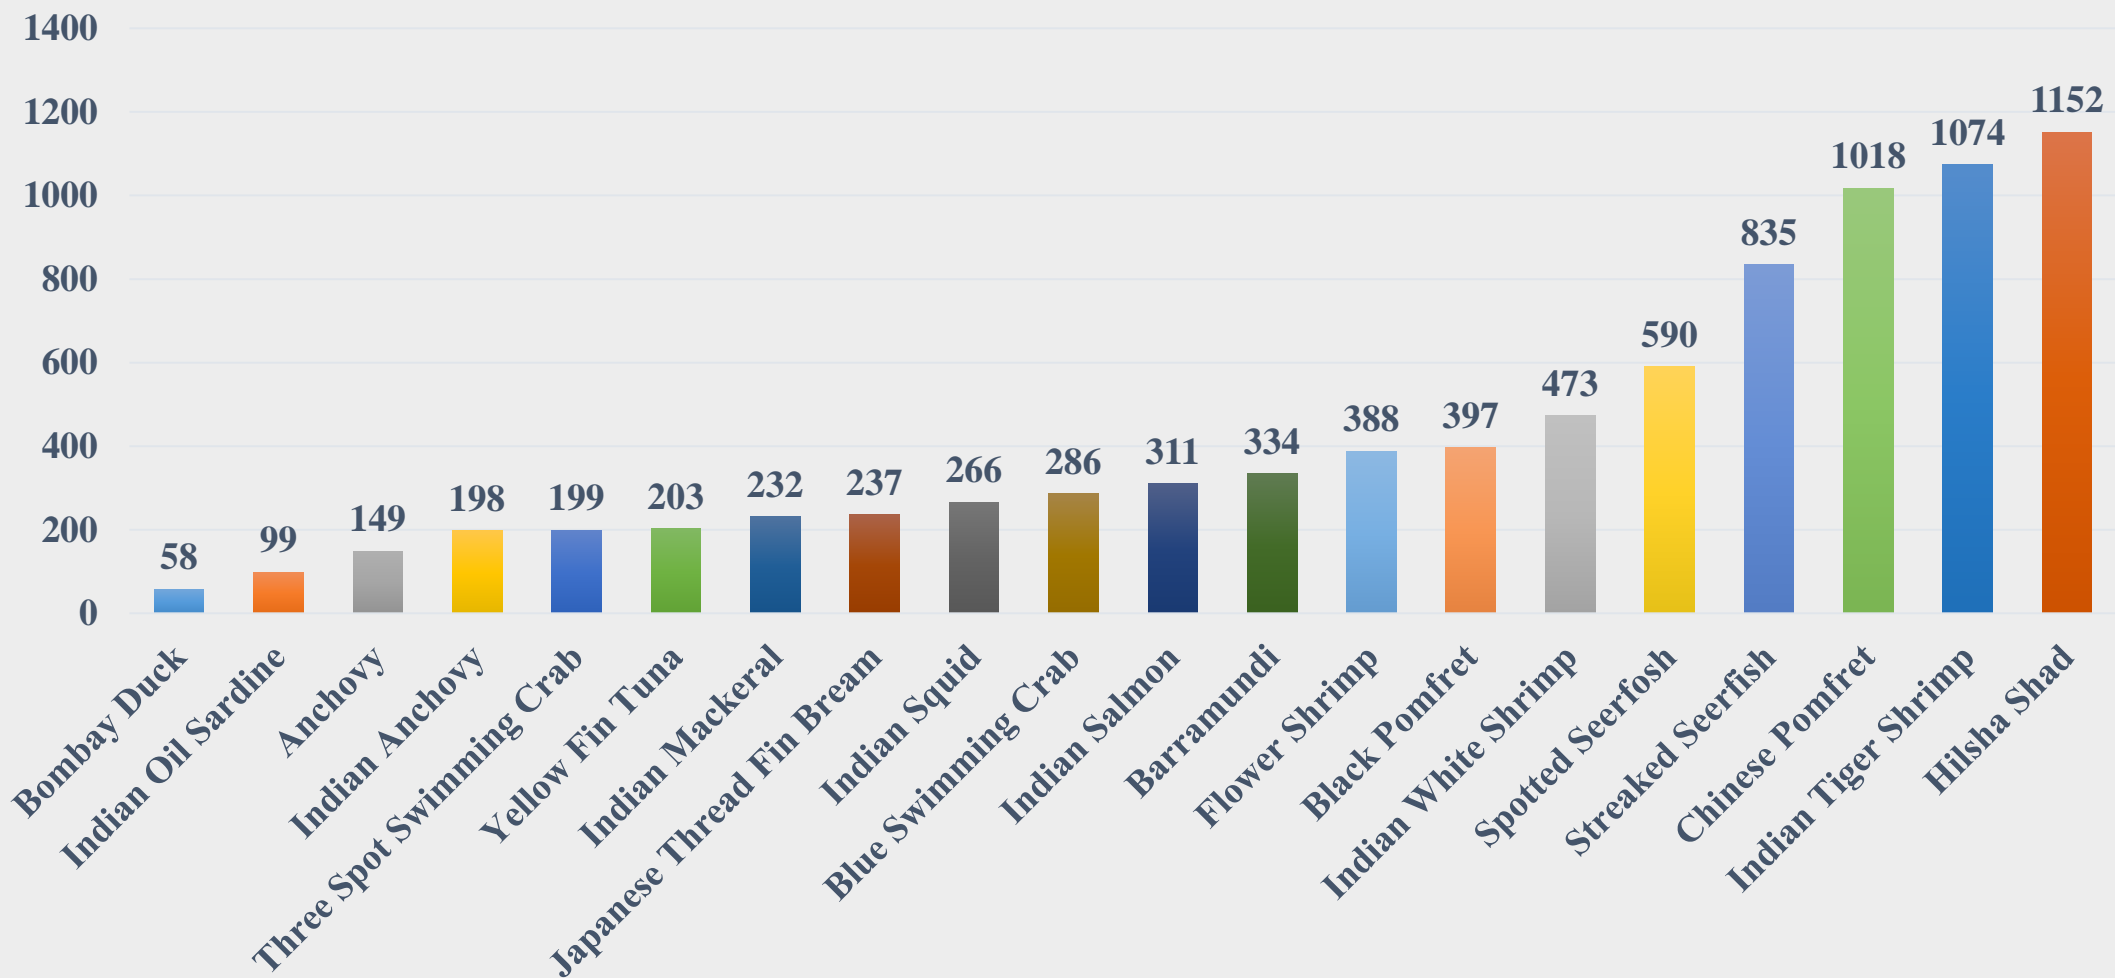

Average Price (Rs. per Kg) of Marine Fish Species across Fishing Harbours of India

For the Period 16.06.2025 to 22.06.2025

Data Source: NETFISH, MPEDA