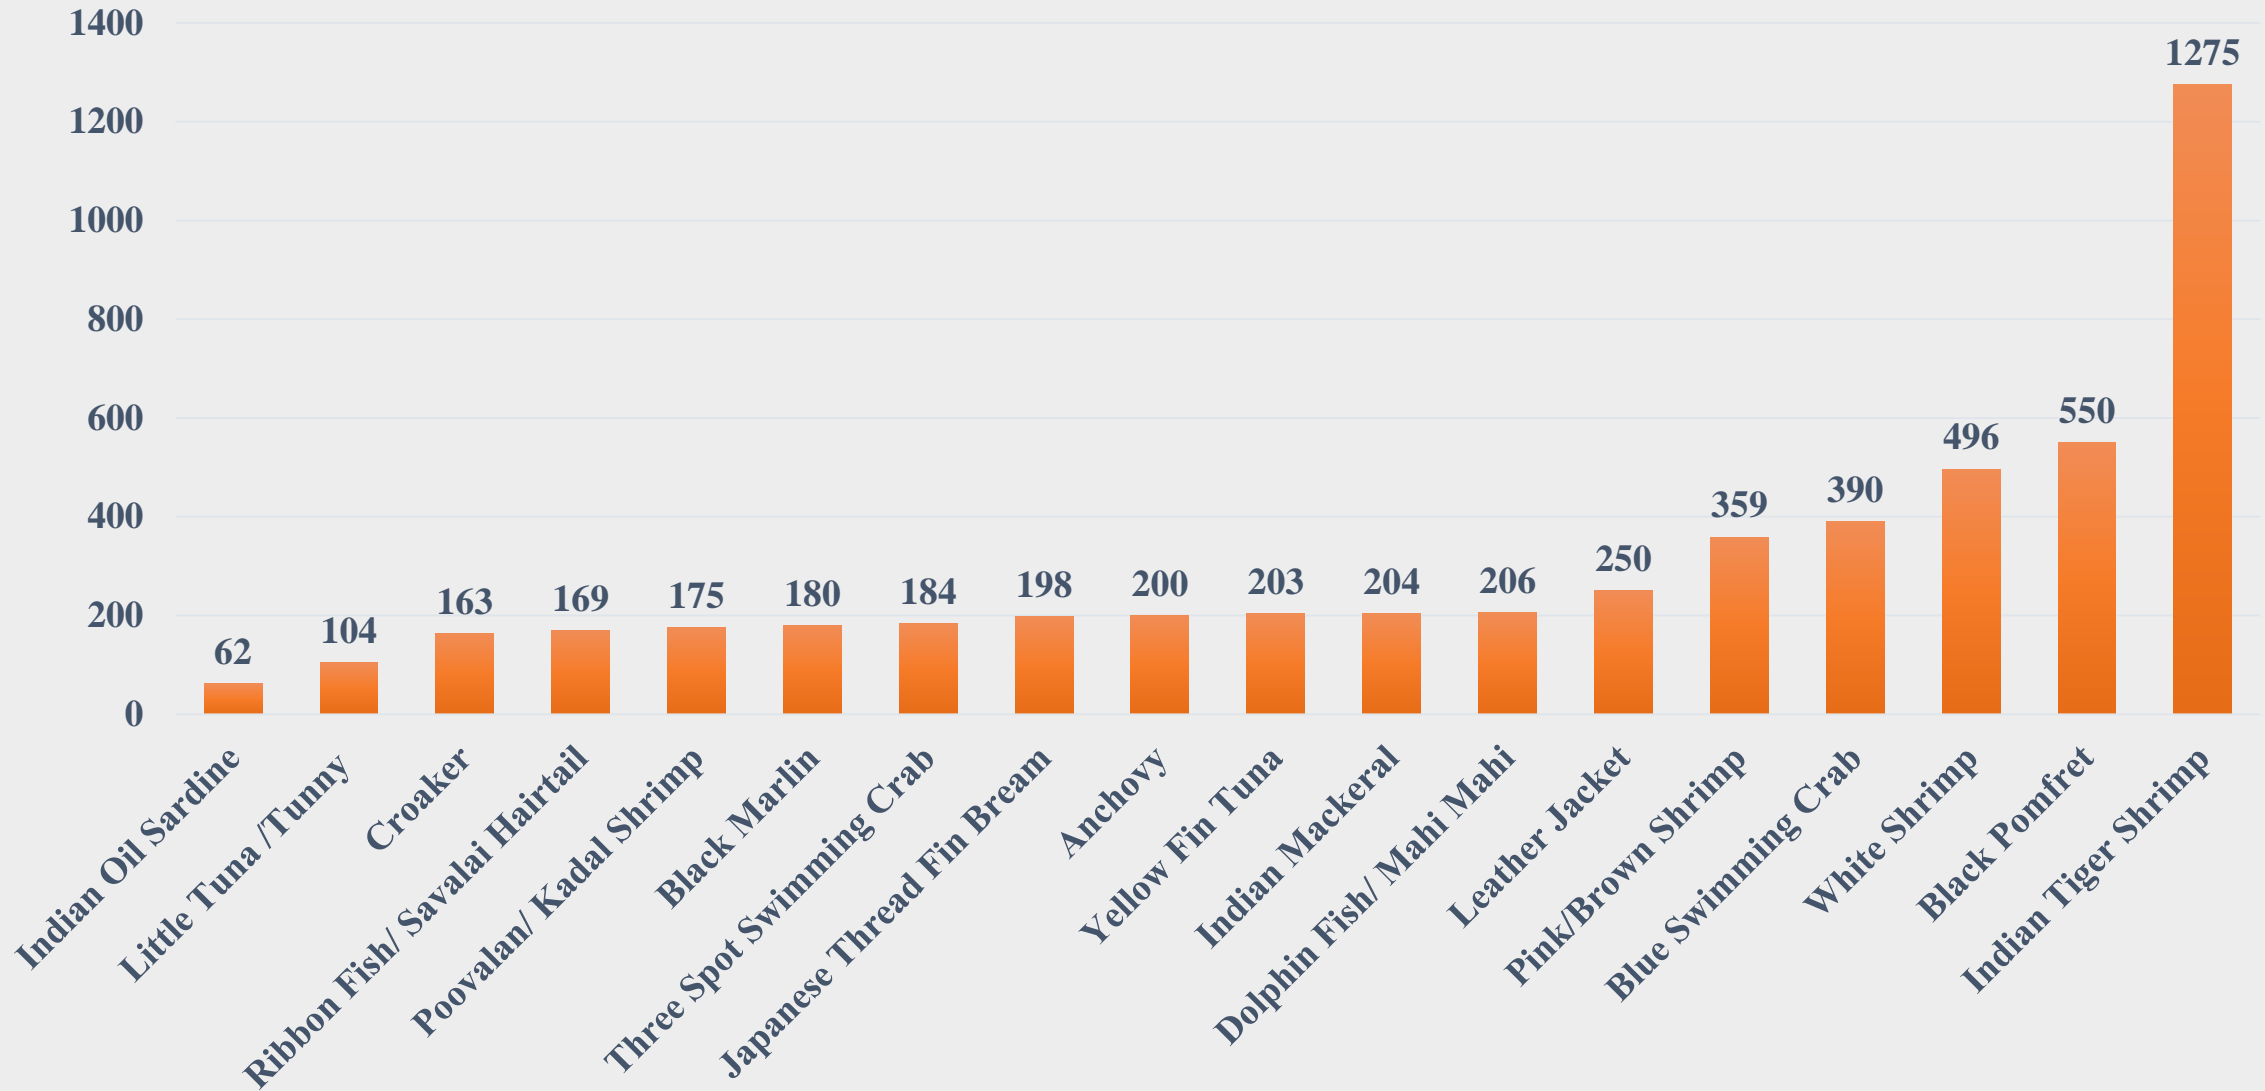

Average Price (Rs. per Kg) of Marine Species at Fishing Harbours in Andhra Pradesh

For the Period 16.06.2025 to 22.06.2025

Data Source: NETFISH, MPEDA