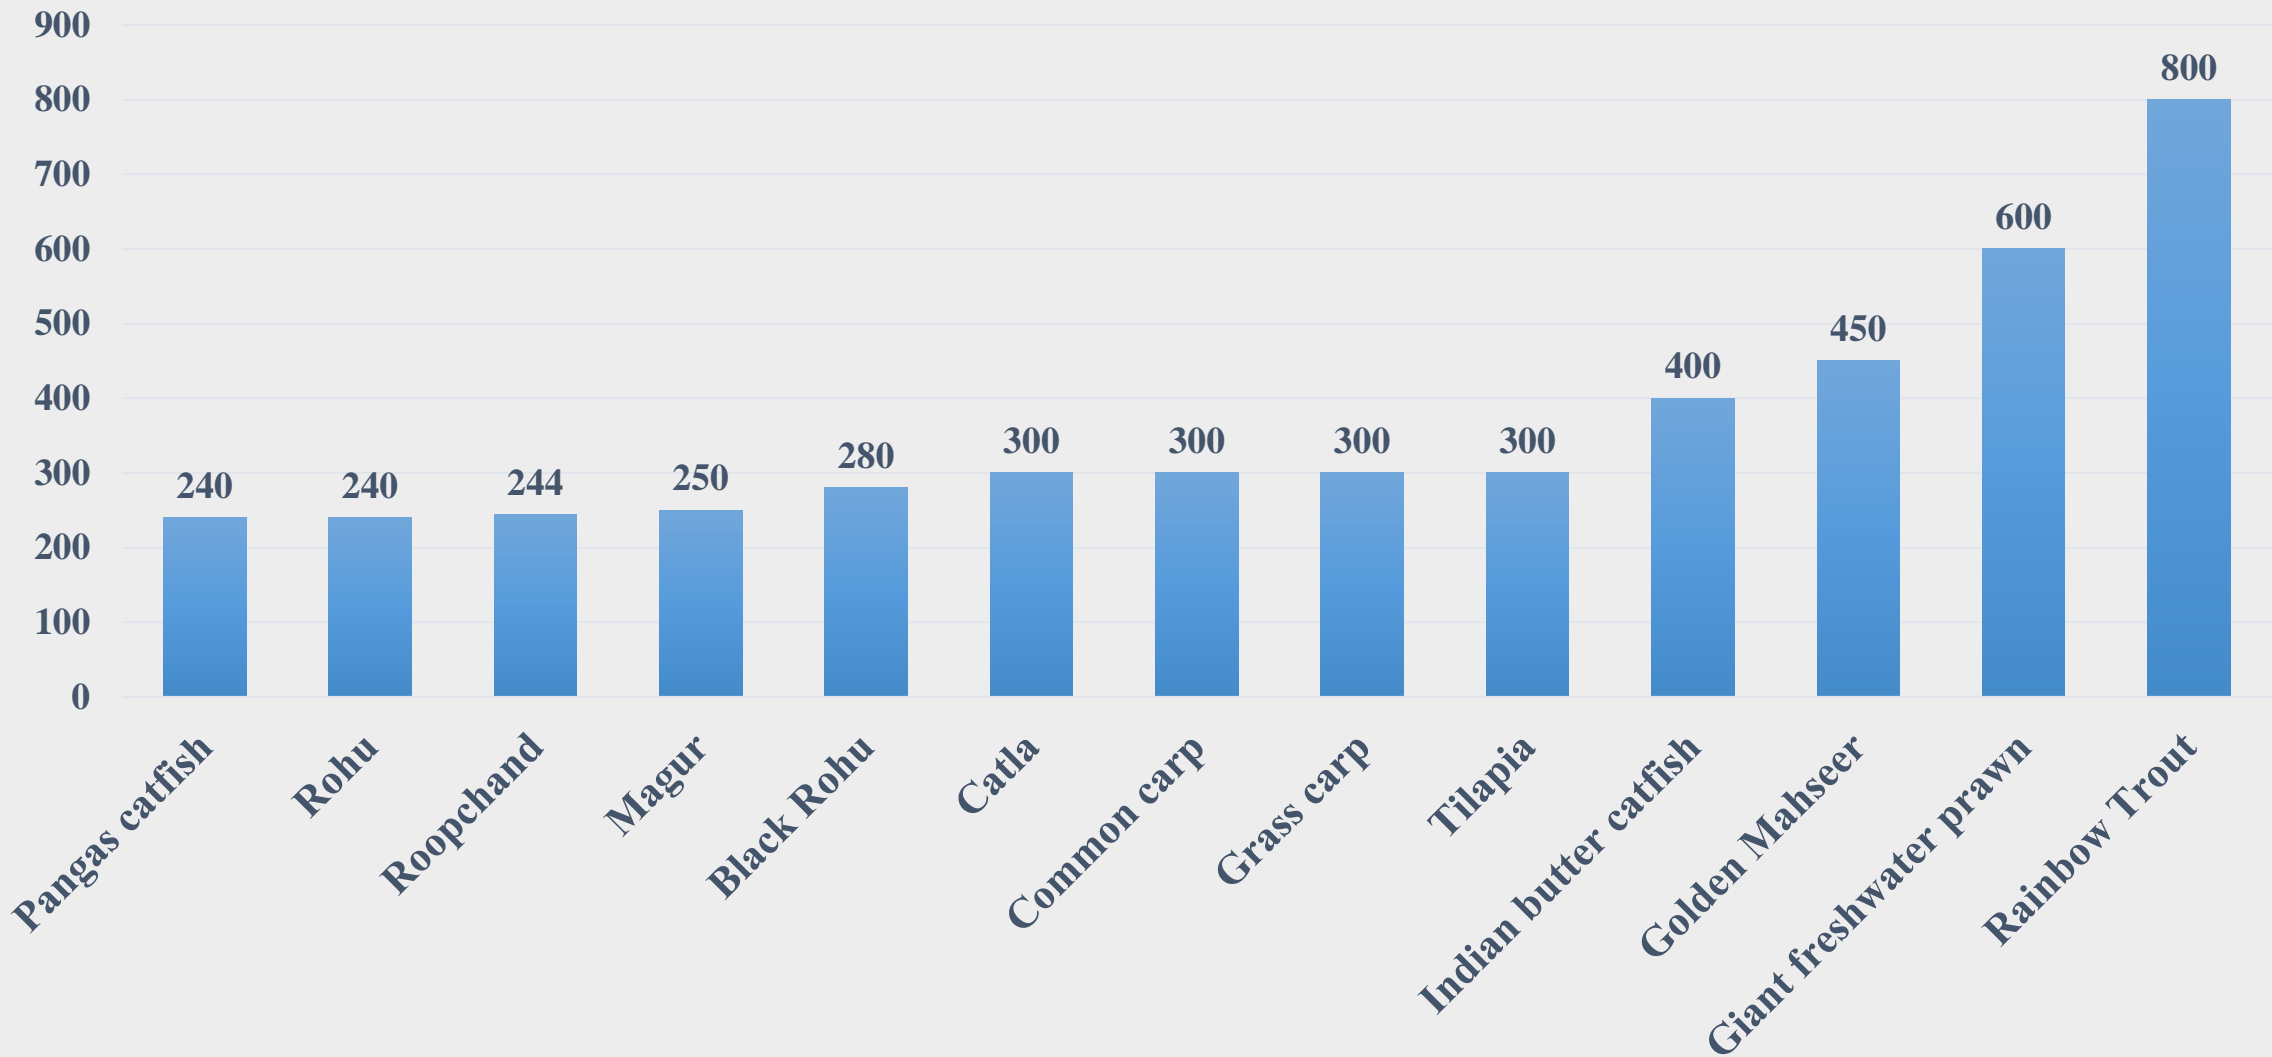

Average Retail Price (Rs. Per Kg) of Various Fish Species in Sikkim

For the Period 16.06.2025 to 22.06.2025

For further details visit: <https://fmpisnfdb.in>