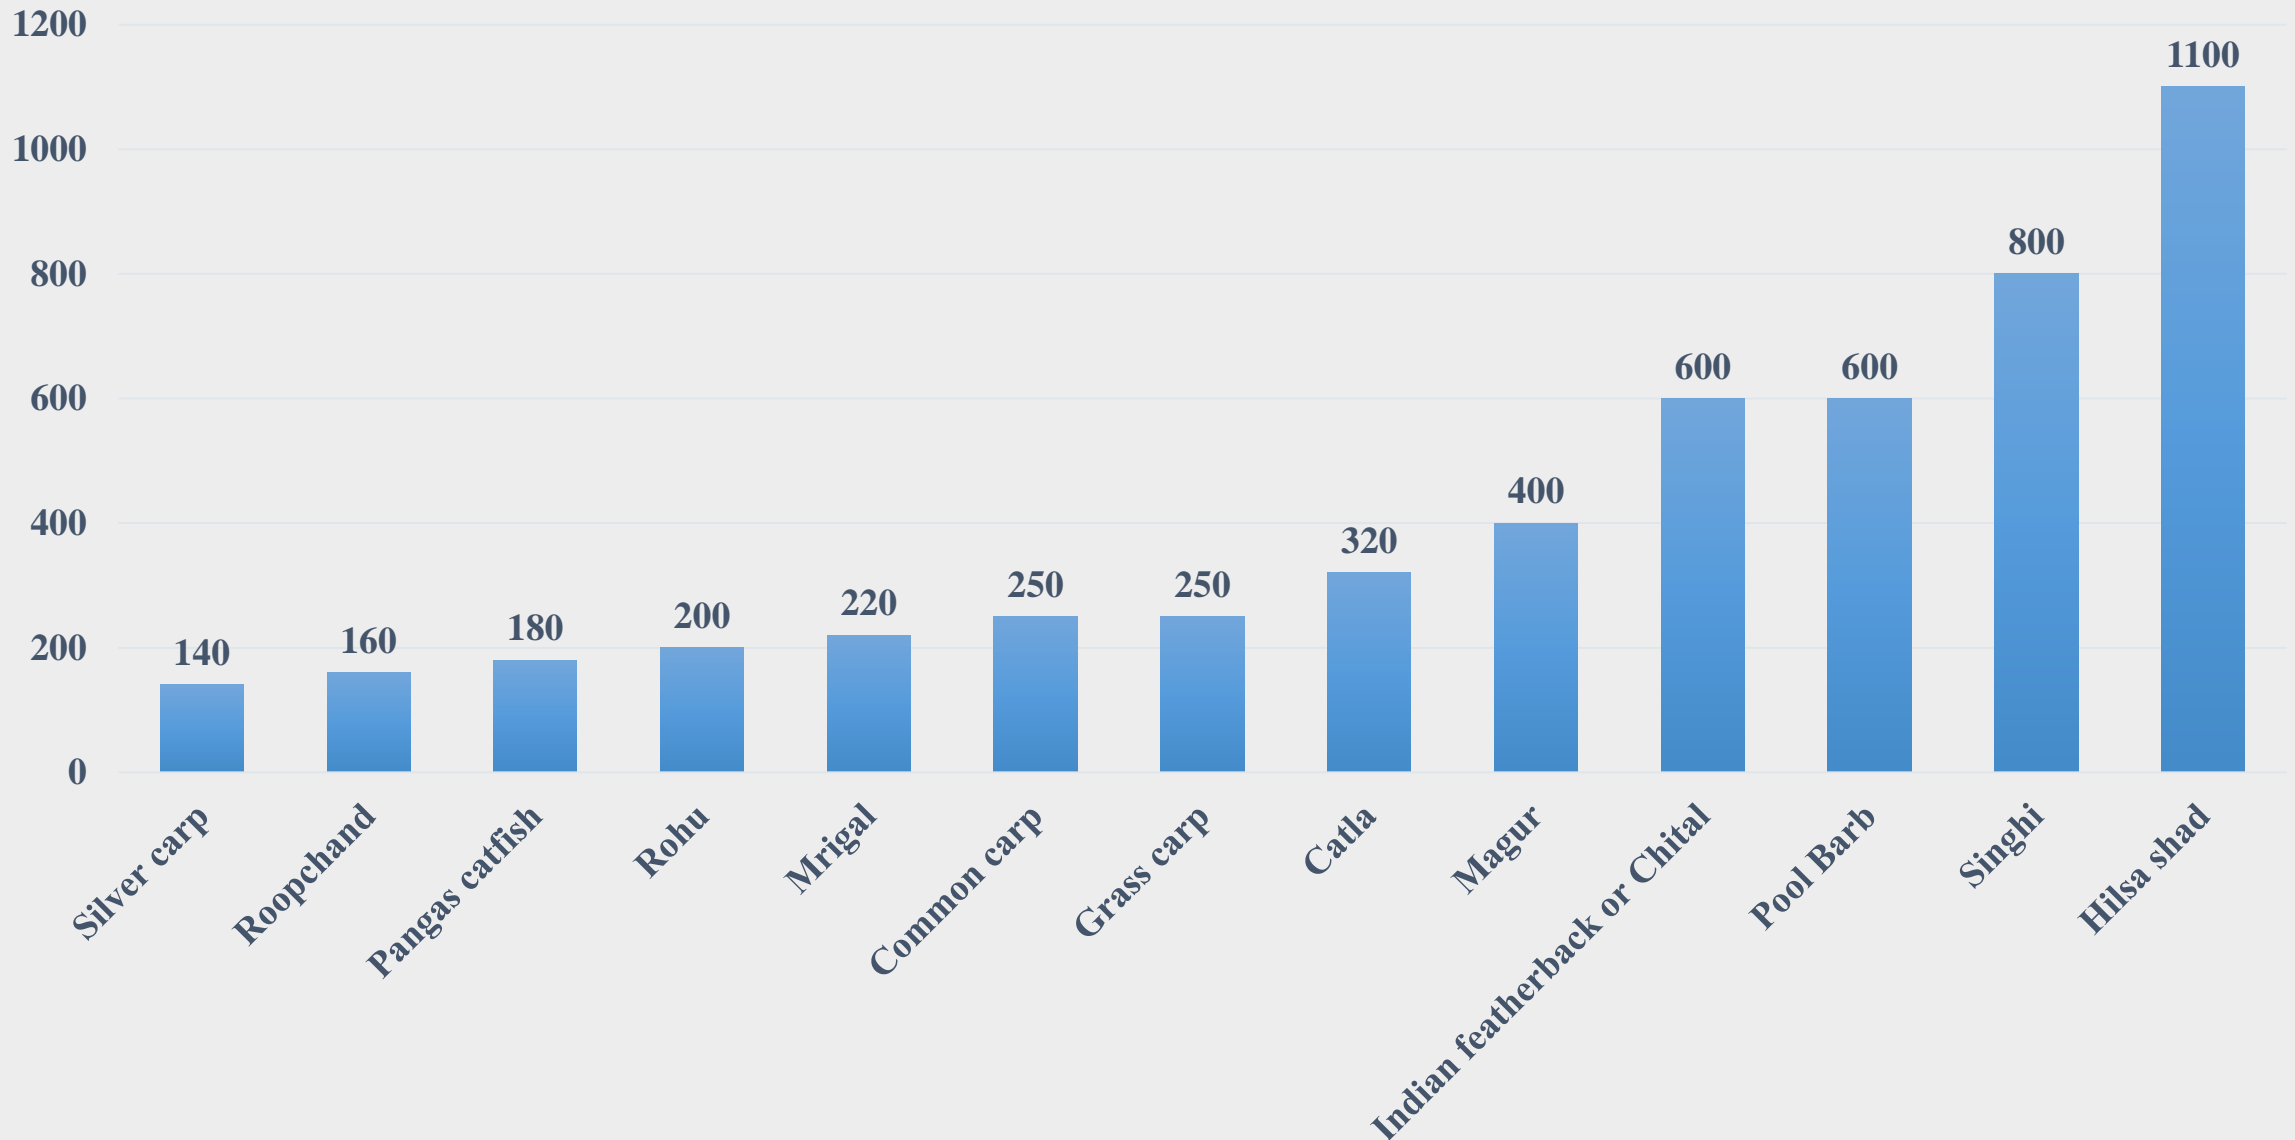

Average Retail Price (Rs. Per Kg) of Various Fish Species in Meghalaya

For the Period 16.06.2025 to 22.06.2025

For further details visit: <https://fmpisnfdb.in>