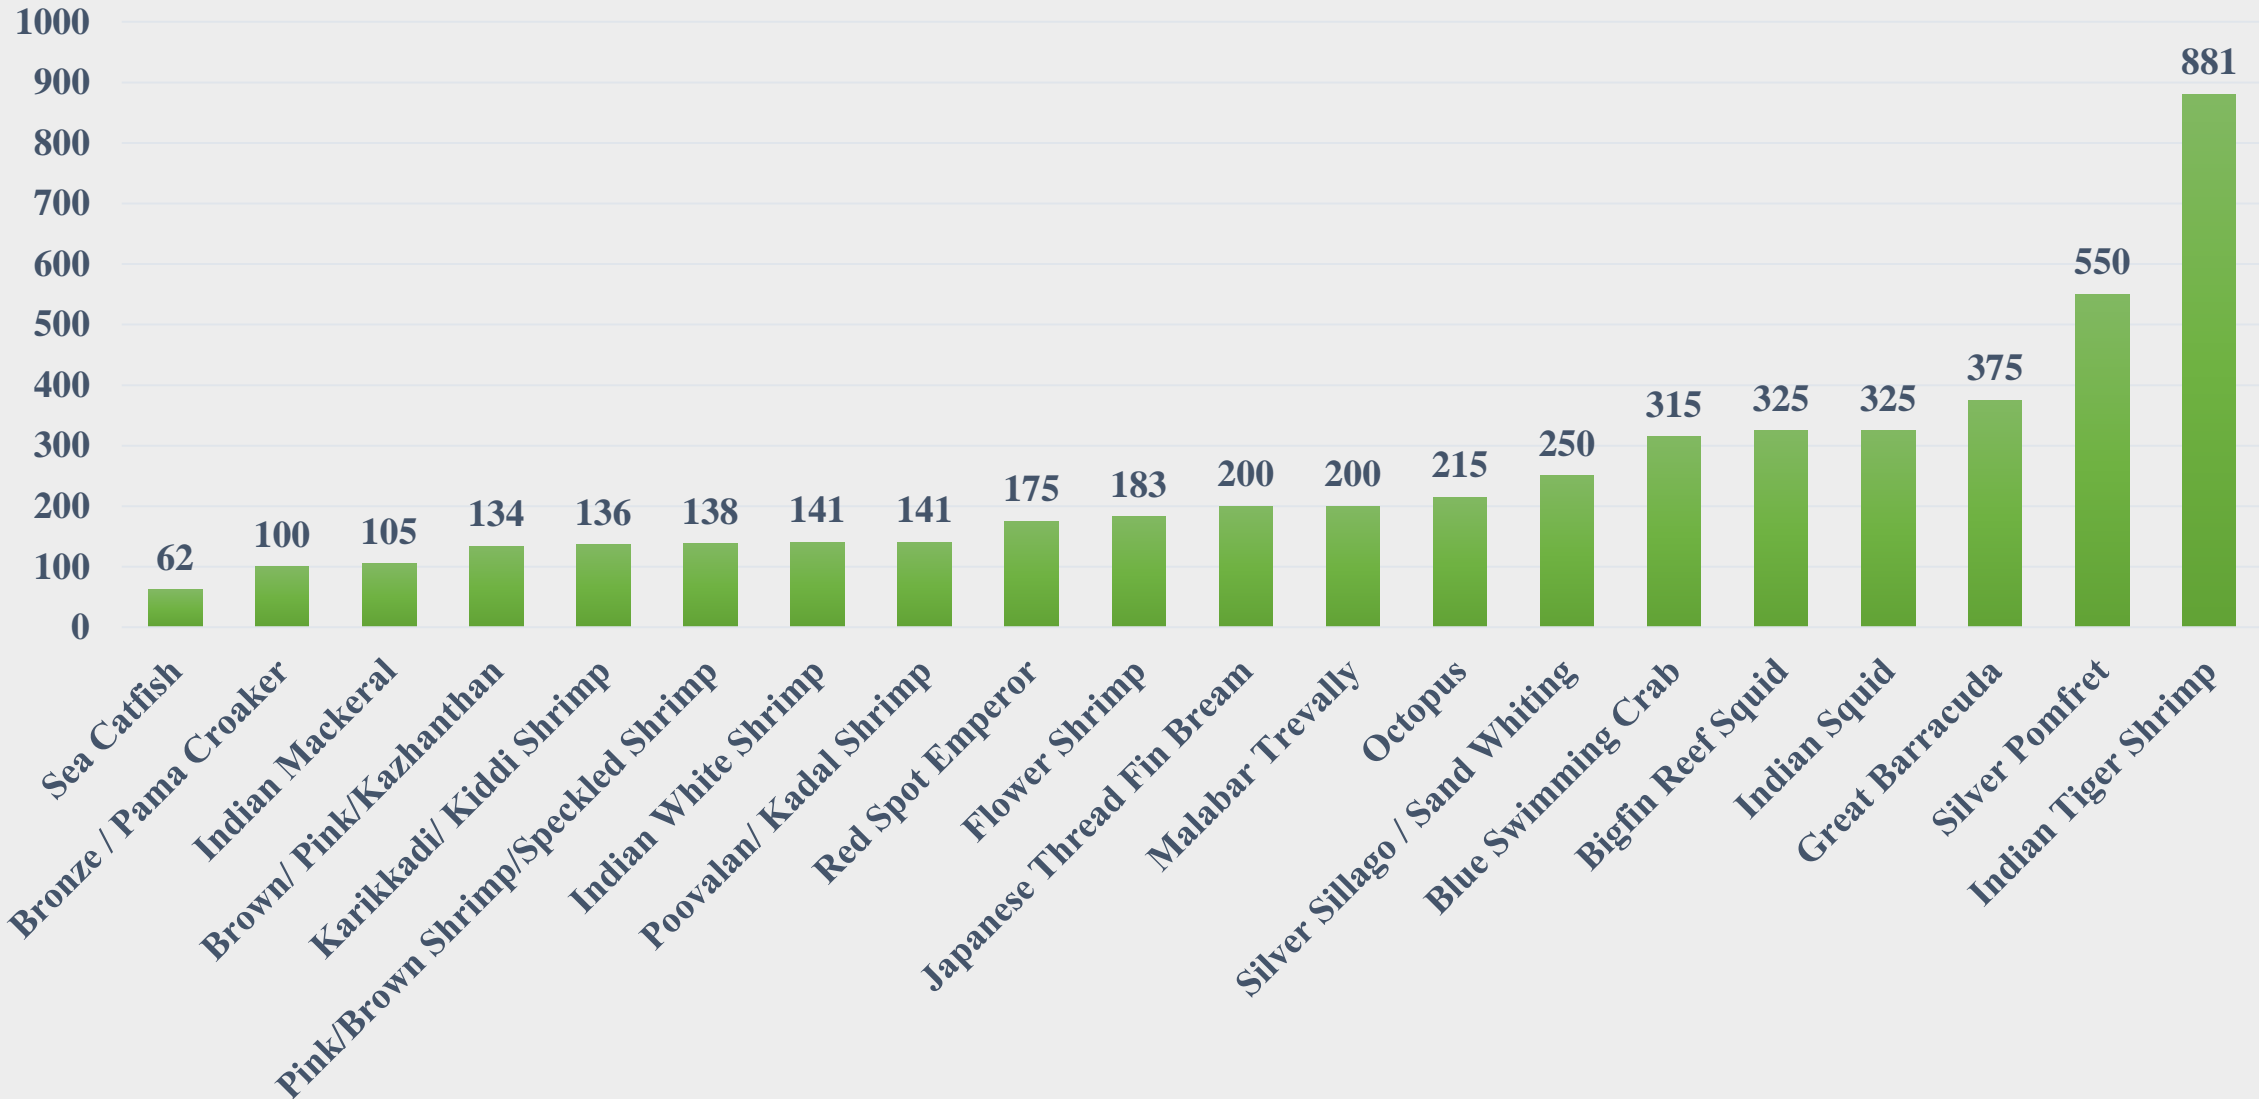

Average Price (Rs. Per Kg) of Marine Species at Fish Landing Centres in Tamil Nadu

For the Period 16.06.2025 to 22.06.2025

Data Source: NETFISH, MPEDA