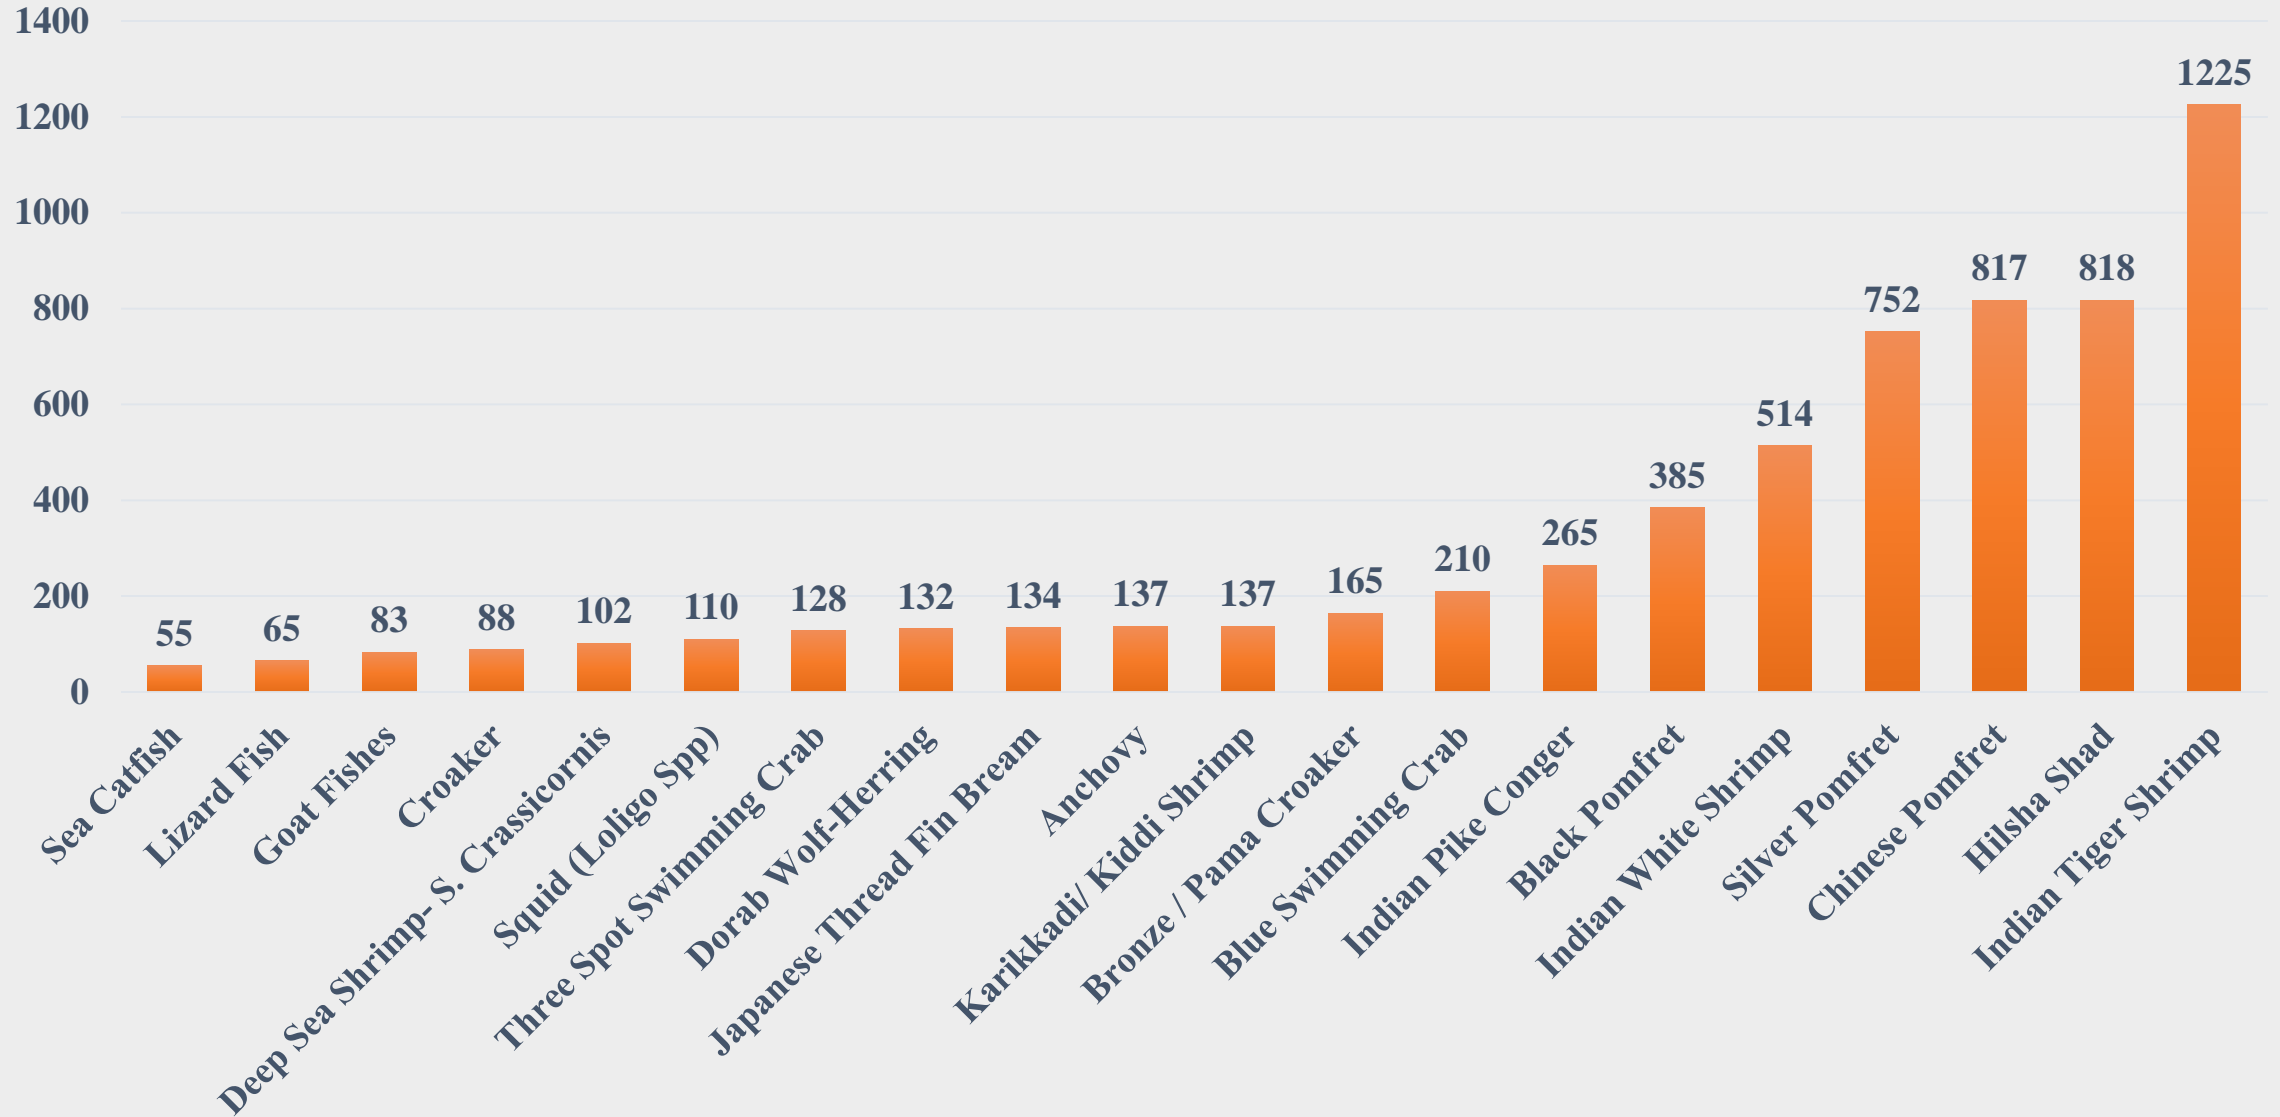

Average Price (Rs. per Kg) of Marine Species at Fishing Harbours in Odisha

For the Period 16.06.2025 to 22.06.2025

Data Source: NETFISH, MPEDA