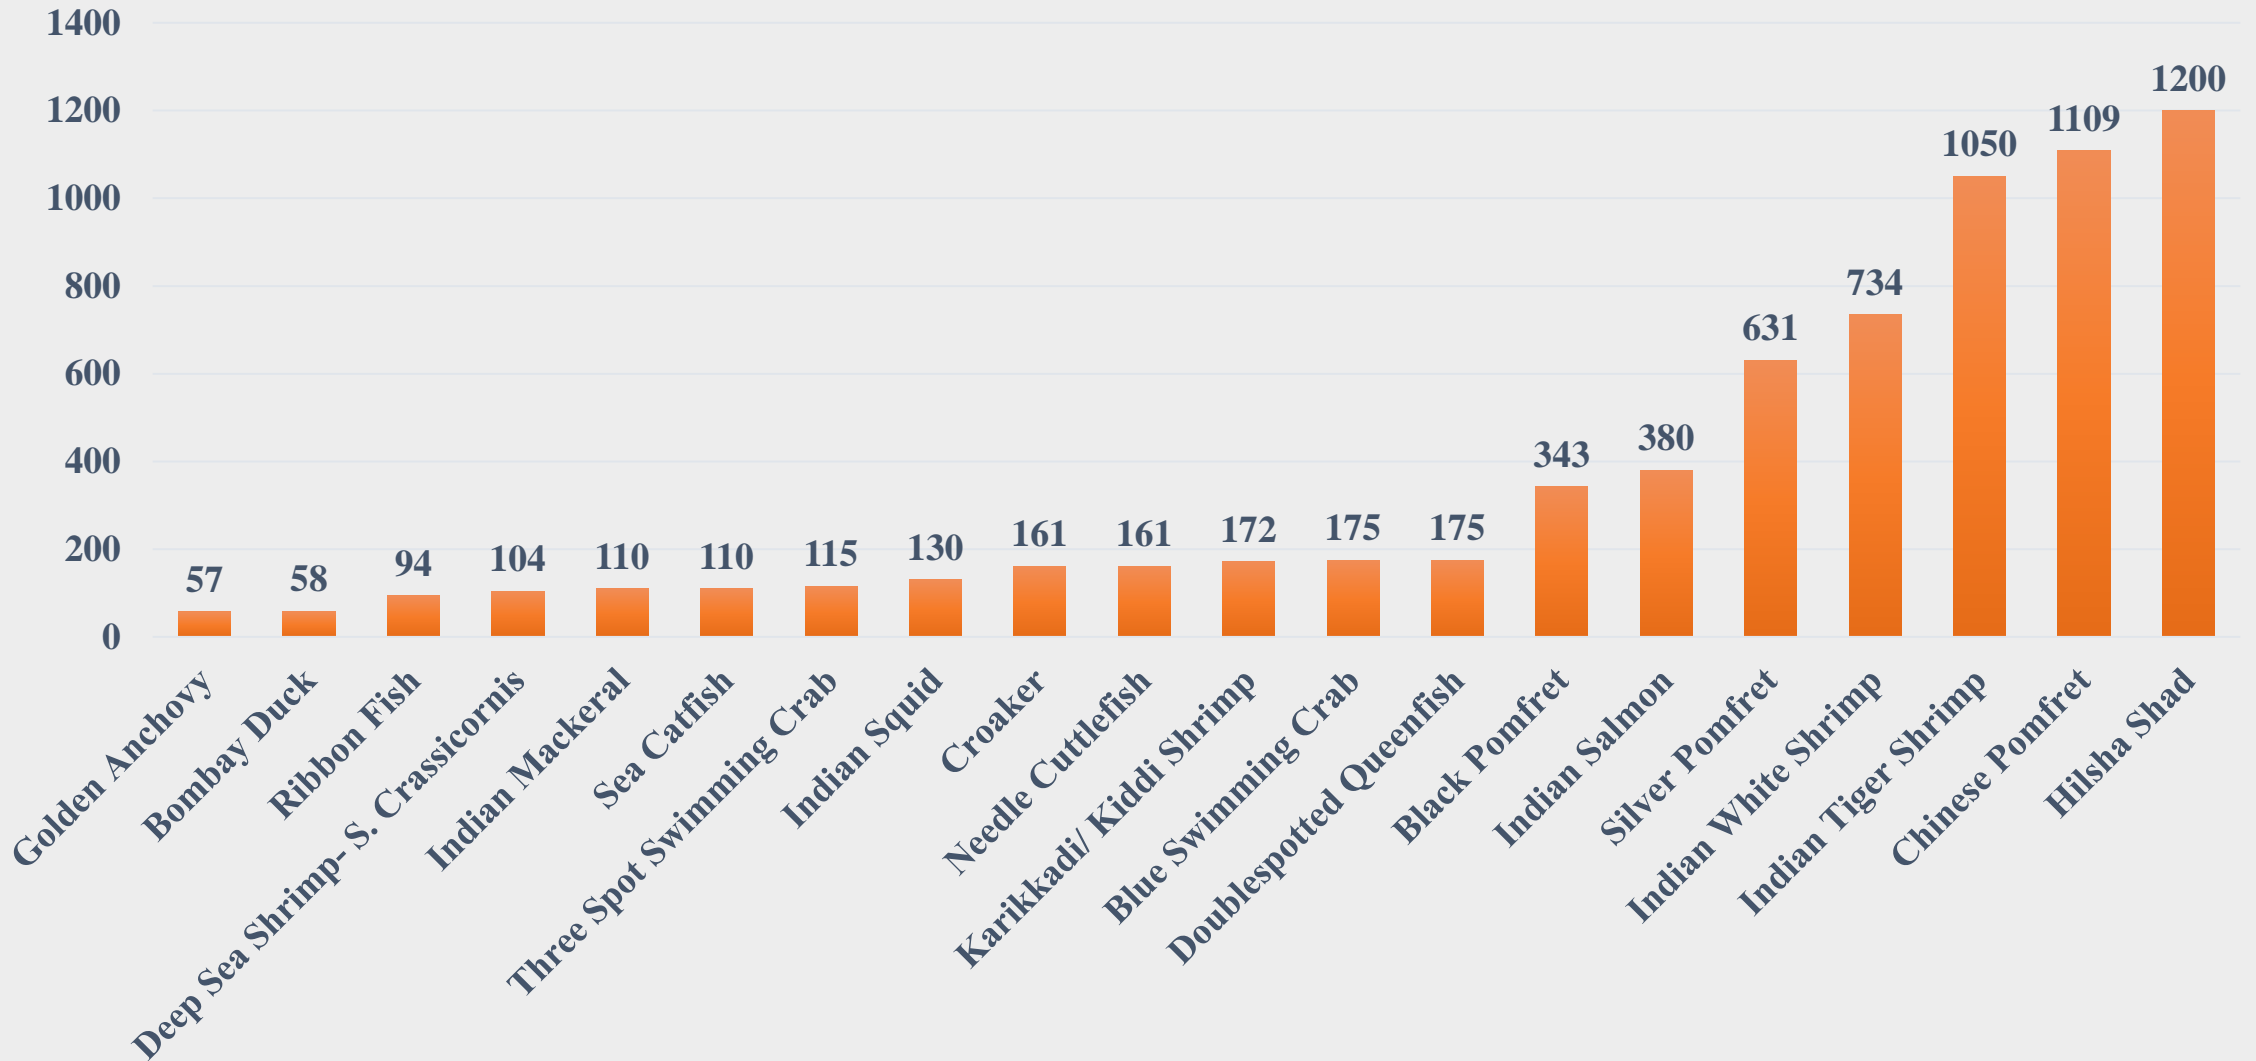

Average Price (Rs. per Kg) of Marine Species at Fishing Harbours in West Bengal

For the Period 16.06.2025 to 22.06.2025

Data Source: NETFISH, MPEDA