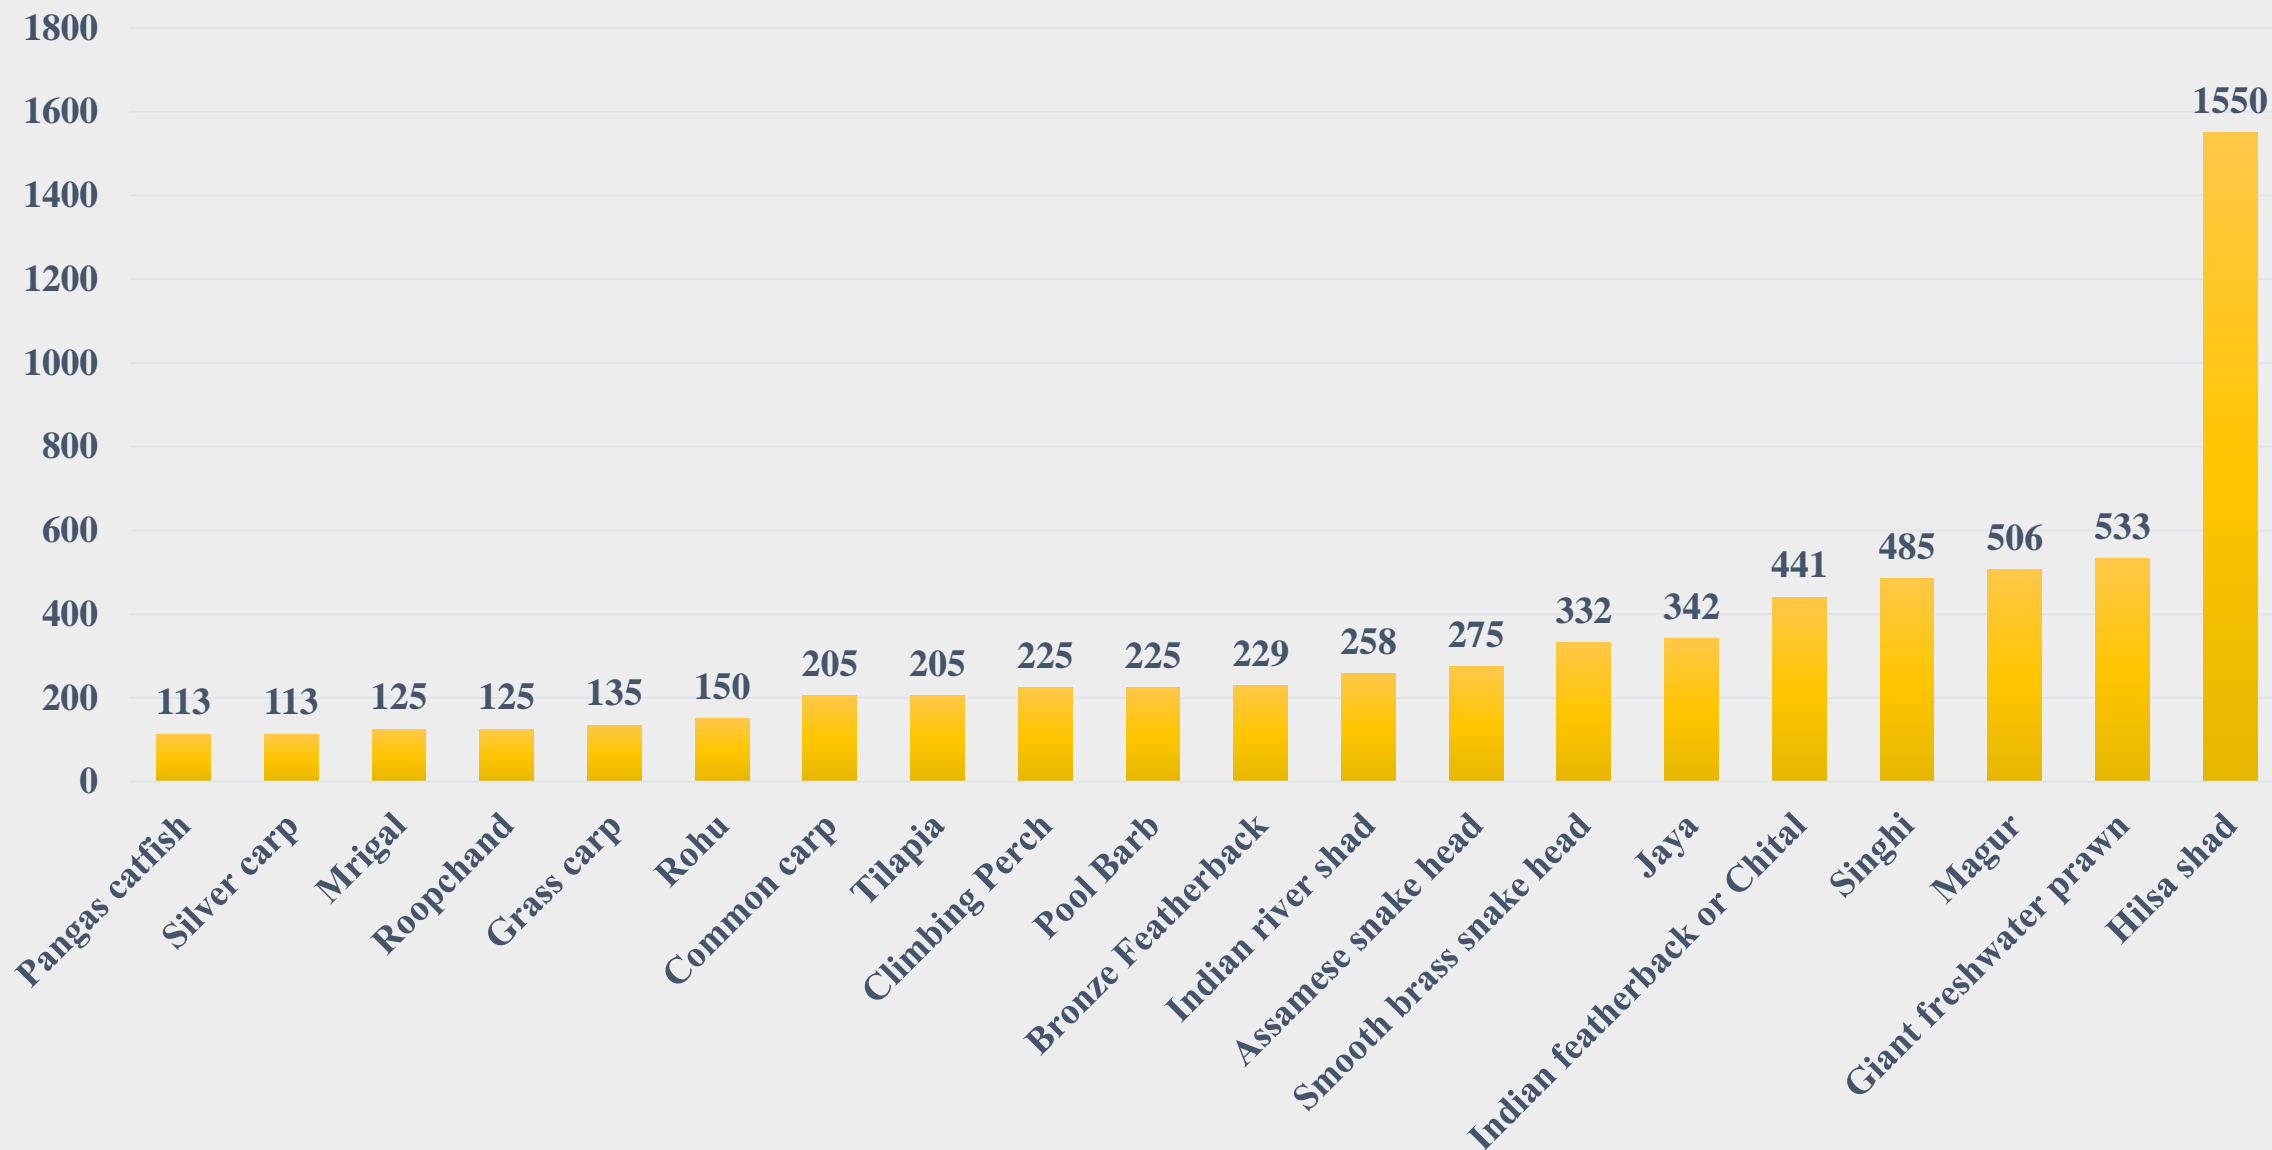

Average Wholesale Price (Rs. Per Kg) of Various Fish Species in Tripura

For the Period 16.06.2025 to 22.06.2025

For further details visit: <https://fmpisnfdb.in>