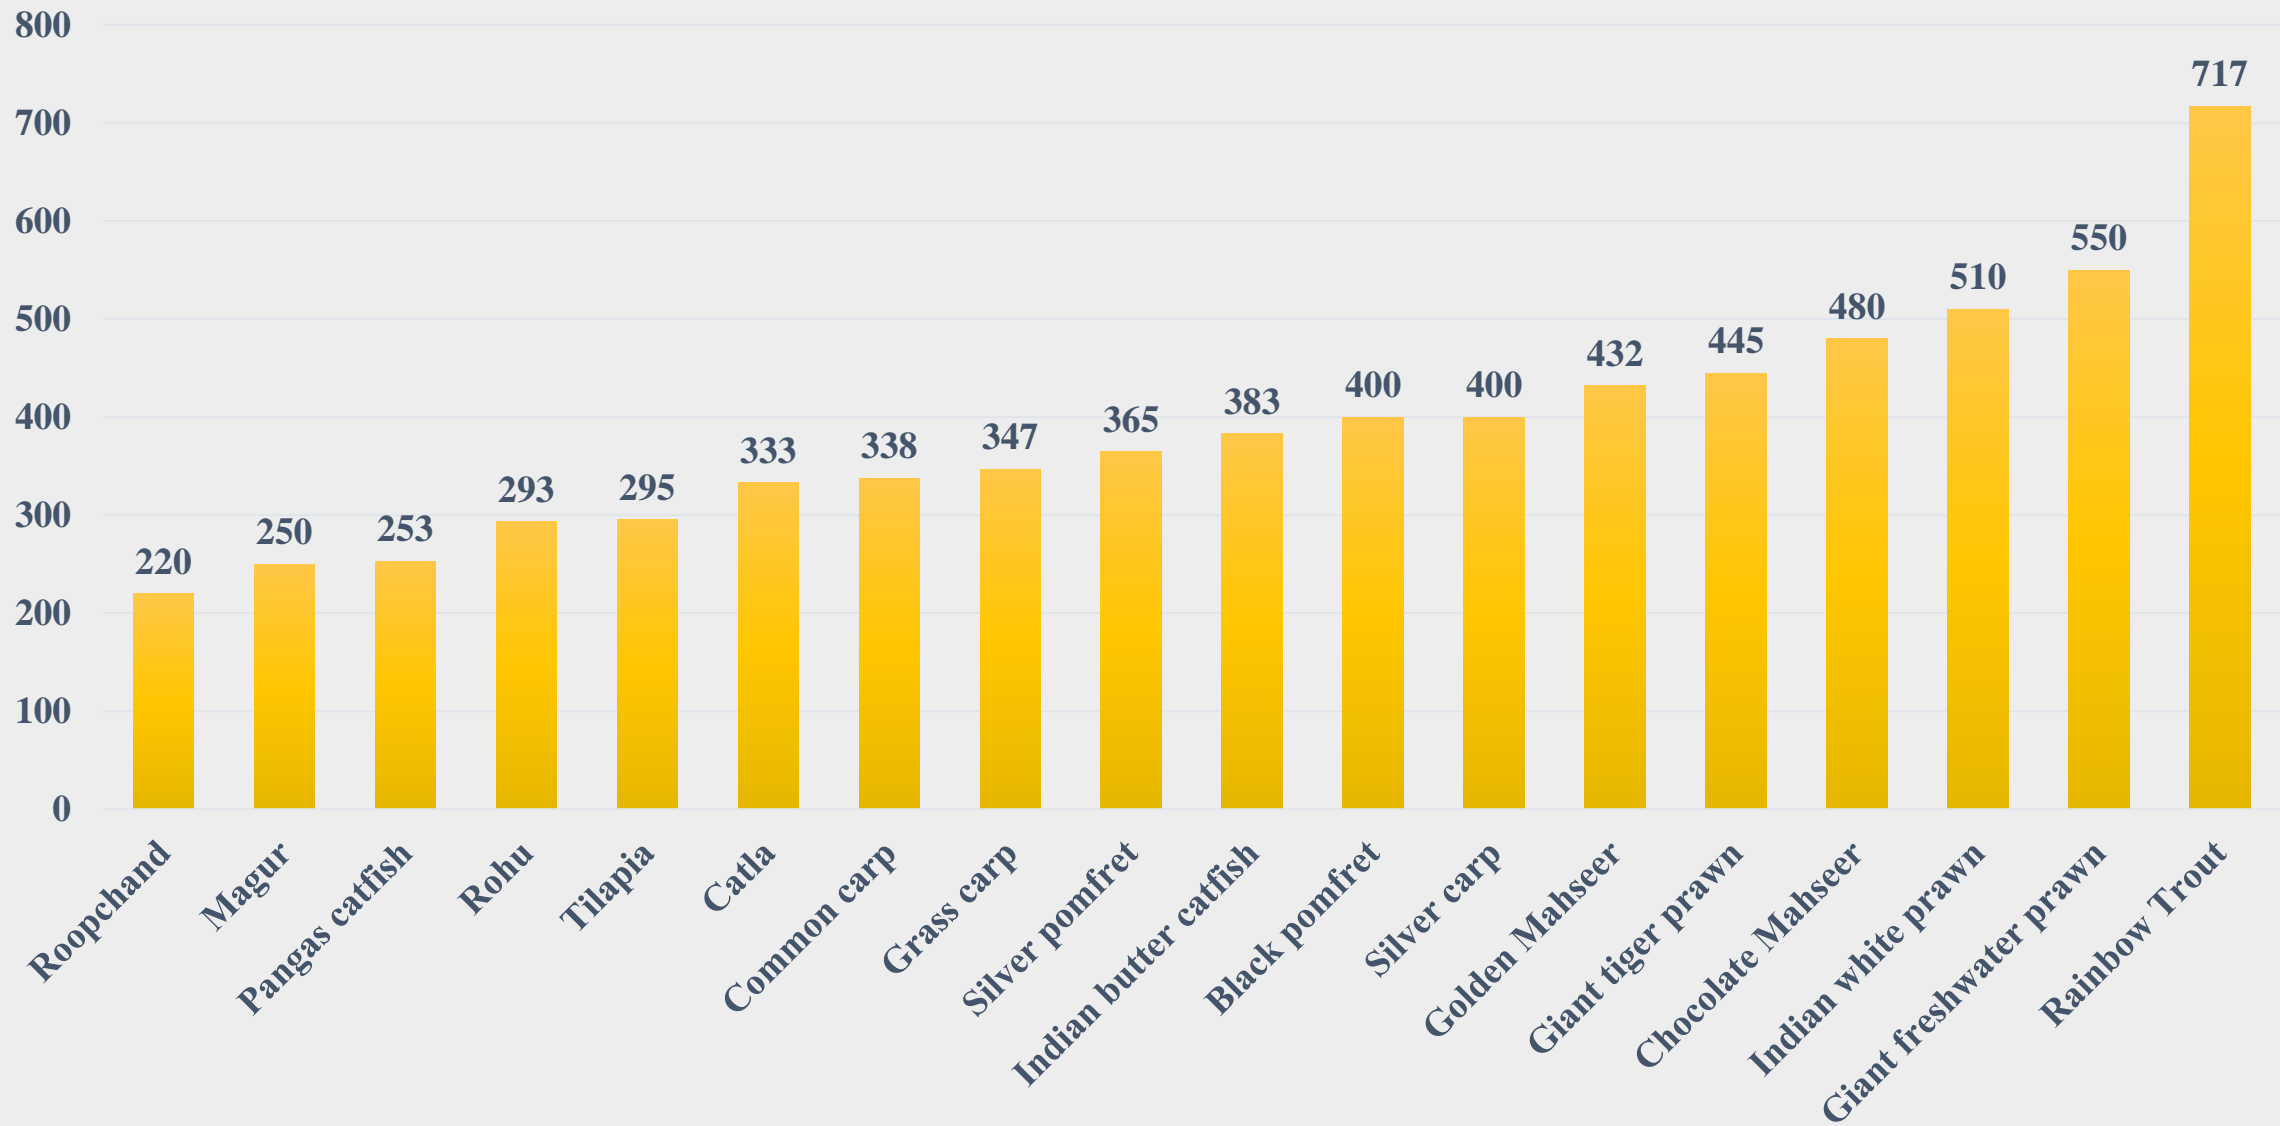

Average Wholesale Price (Rs. Per Kg) of Various Fish Species in Sikkim

For the Period 16.06.2025 to 22.06.2025

For further details visit: <https://fmpisnfdb.in>